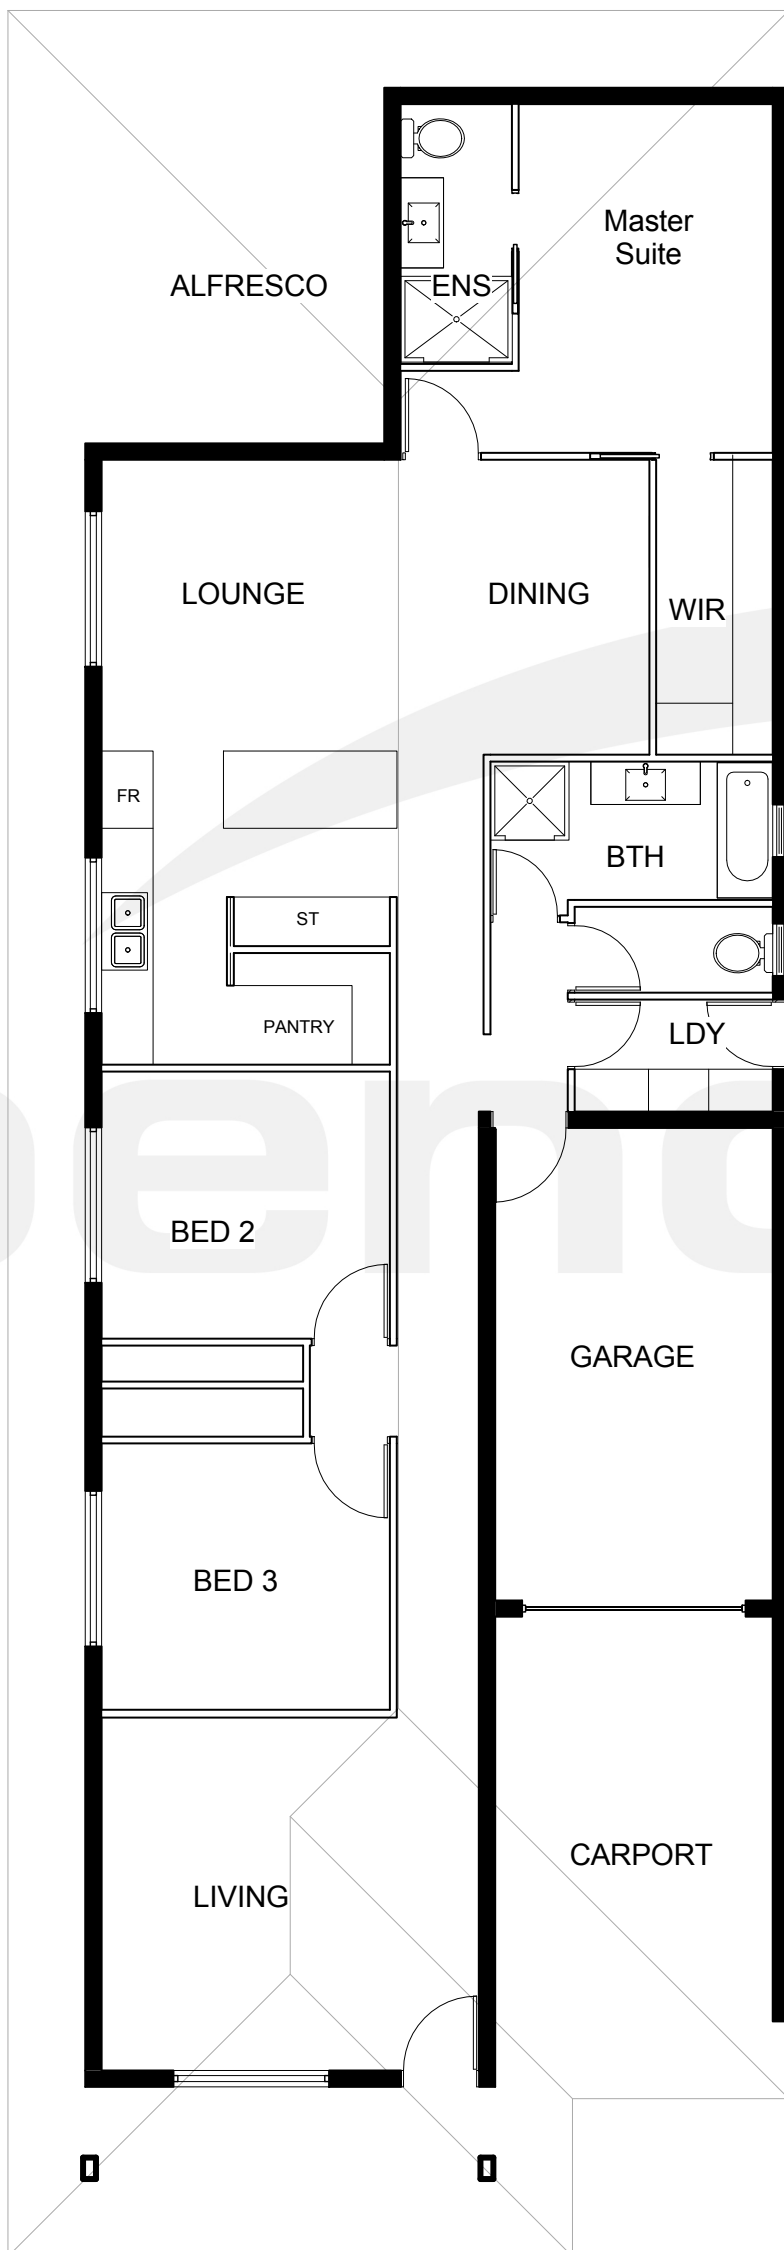

Afore 3

House Area

Living	138 m ²
Alfresco	14 m ²
Portico	5 m ²
<u>Garage/Carport</u>	<u>35 m²</u>

TOTAL 192 m²

House Dimensions

Width	8.1 m
Length	24 m

Room Dimensions

Dining	2.9 x 3.4
Kitchen	3.6 x 3.4
Master Suite	4.0 x 3.0*
Bedroom 2	3.1 x 3.3*
Bedroom 3	3.1 x 3.3*

*Bedroom measurements taken from robe face.