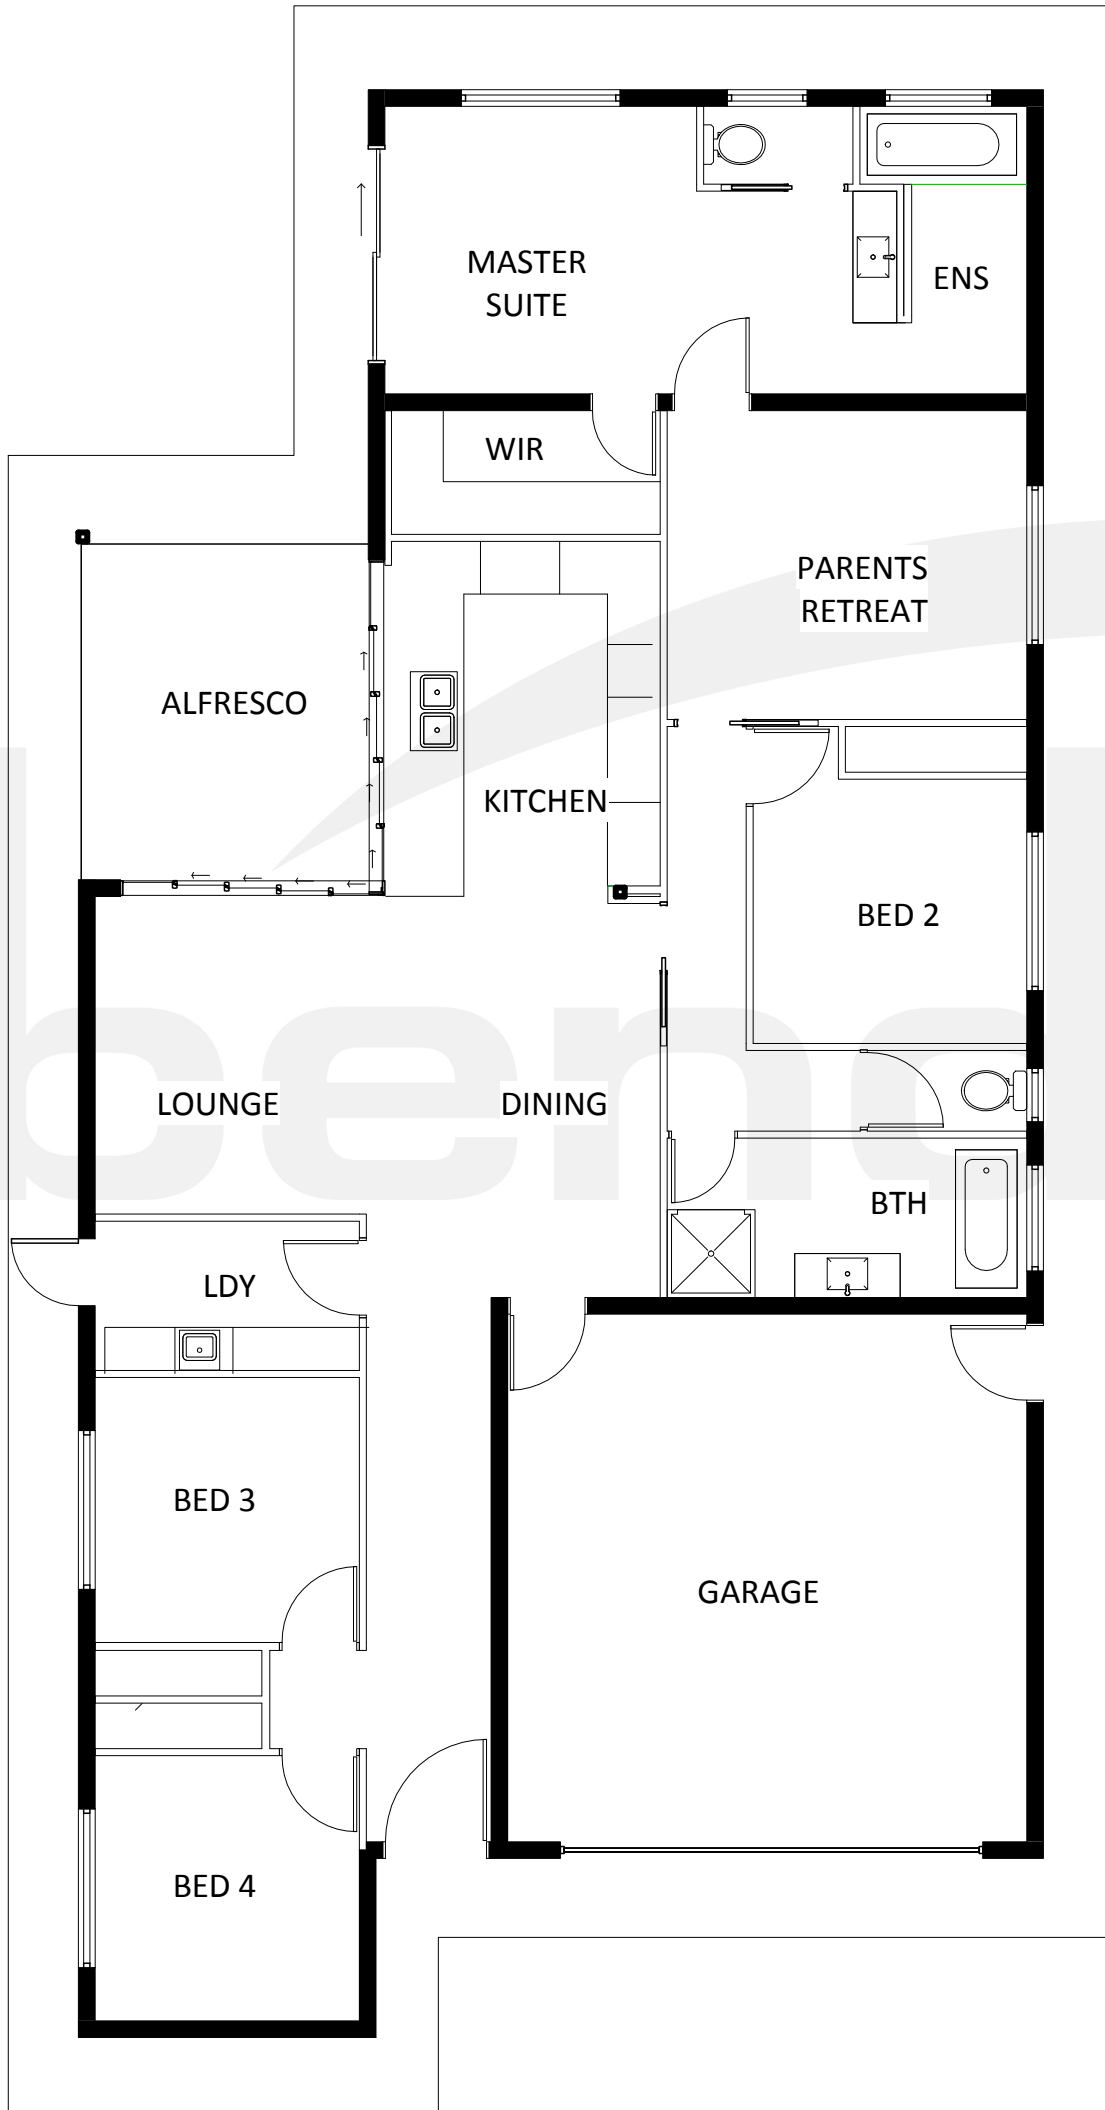

Amy 4+2

House Area

Living	158m ²
Alfresco	13m ²
Garage	40m ²

TOTAL 211m²

House Dimensions

Width	11 m
Length	22 m

Room Dimensions

Lounge	3.2 x 3.6
Dining	3.2 x 4.5
Kitchen	3.1 x 4.0
Parents Retreat	4.0 x 3.5
Master Suite	3.2 x 5.3
Bedroom 2	3.1 x 3.0*
Bedroom 3	3.0 x 3.0*
Bedroom 4	3.0 x 3.0*

*Bedroom measurements taken from robe face