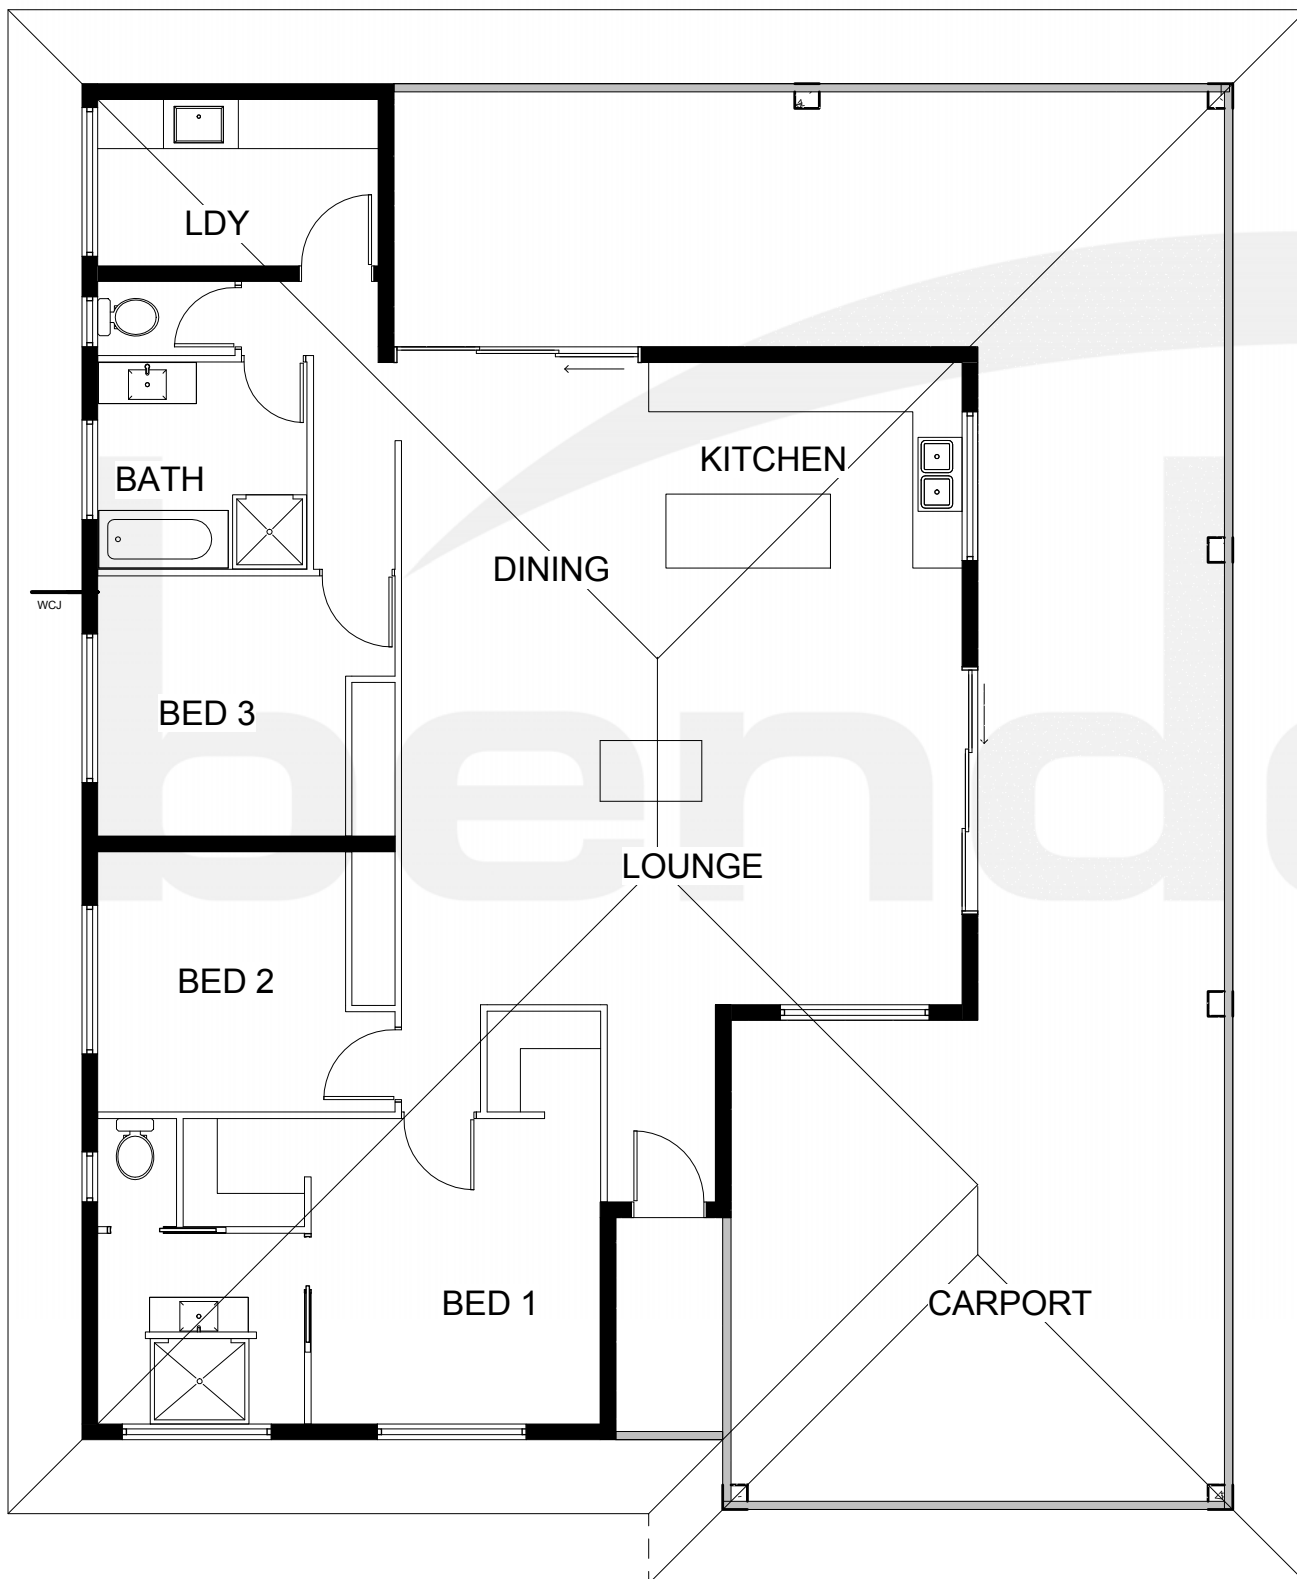

Ashton 3

House Area

Living	138m ²
Verandah	58m ²
Carport	37m ²
Portico	4m ²

TOTAL 237m²

House Dimensions

Width	14.5m
Length	18.9m

Room Dimensions

Lounge	6.8 x 5.3
Dining	3.2 x 2.5
Kitchen	3.6 x 2.5
Bedroom 1	3.5 x 3.7*
Bedroom 2	3.1 x 3.0*
Bedroom 3	3.1 x 3.0*

*Bedroom measurements taken from robe face