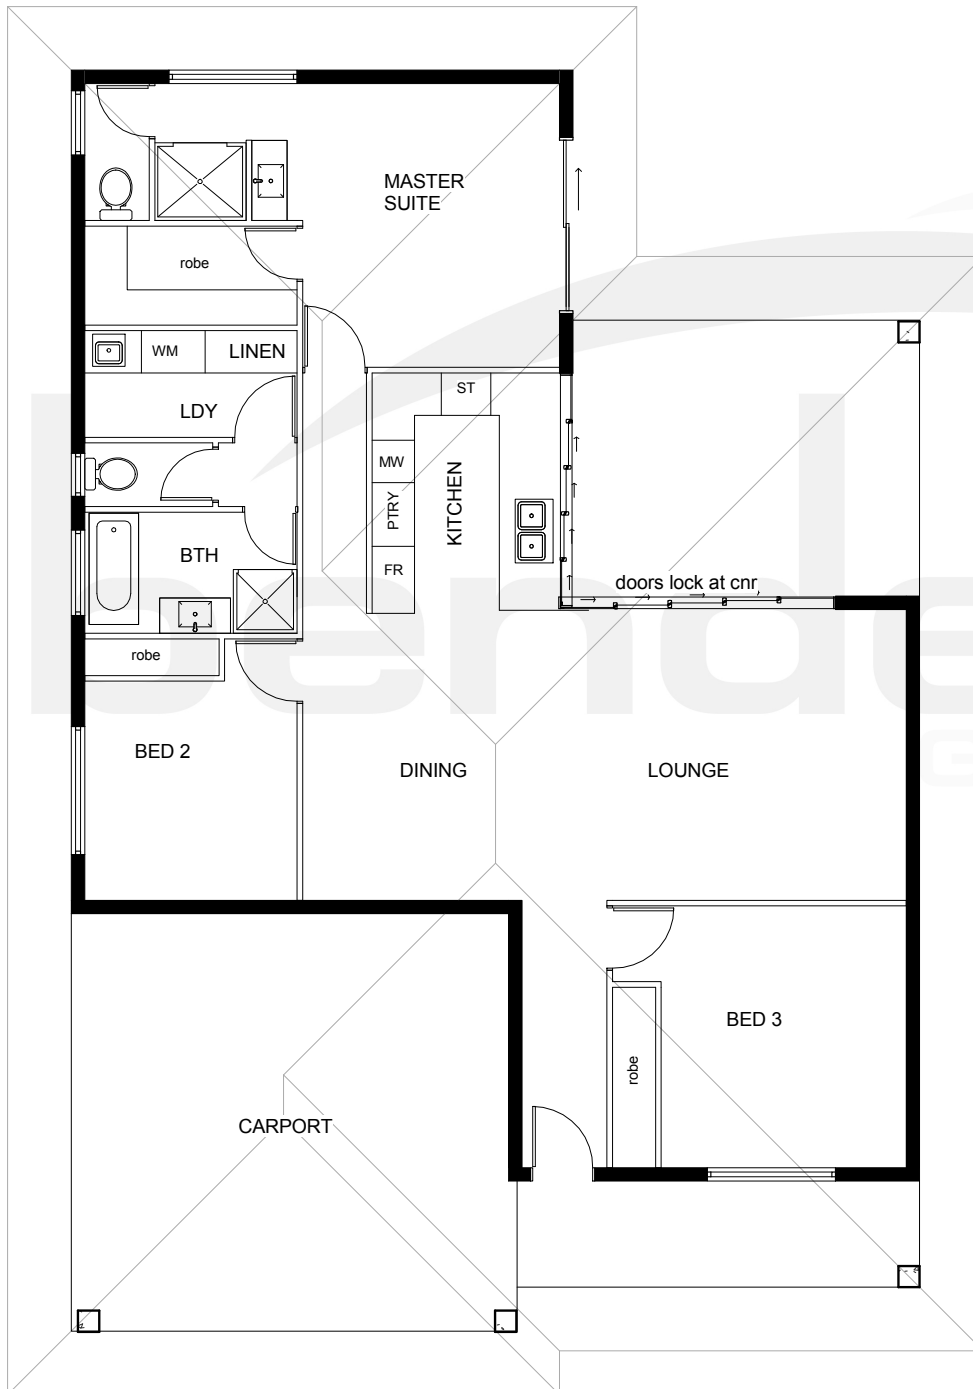

Beach House - 129

House Area

Living	129 m ²
Alfresco	19 m ²
Carport	38 m ²
Portico	5 m ²
TOTAL	191m²

House Dimensions

Width	11.9m
Length	17.9m

Room Dimensions

Lounge	4.2 x 4.1
Dining	3.1 x 4.1
Kitchen	2.5 x 3.4
Bedroom 1	4.0 x 3.6*
Bedroom 2	3.0 x 3.1*
Bedroom 3	3.4 x 3.7*

*Bedroom measurements taken from robe face