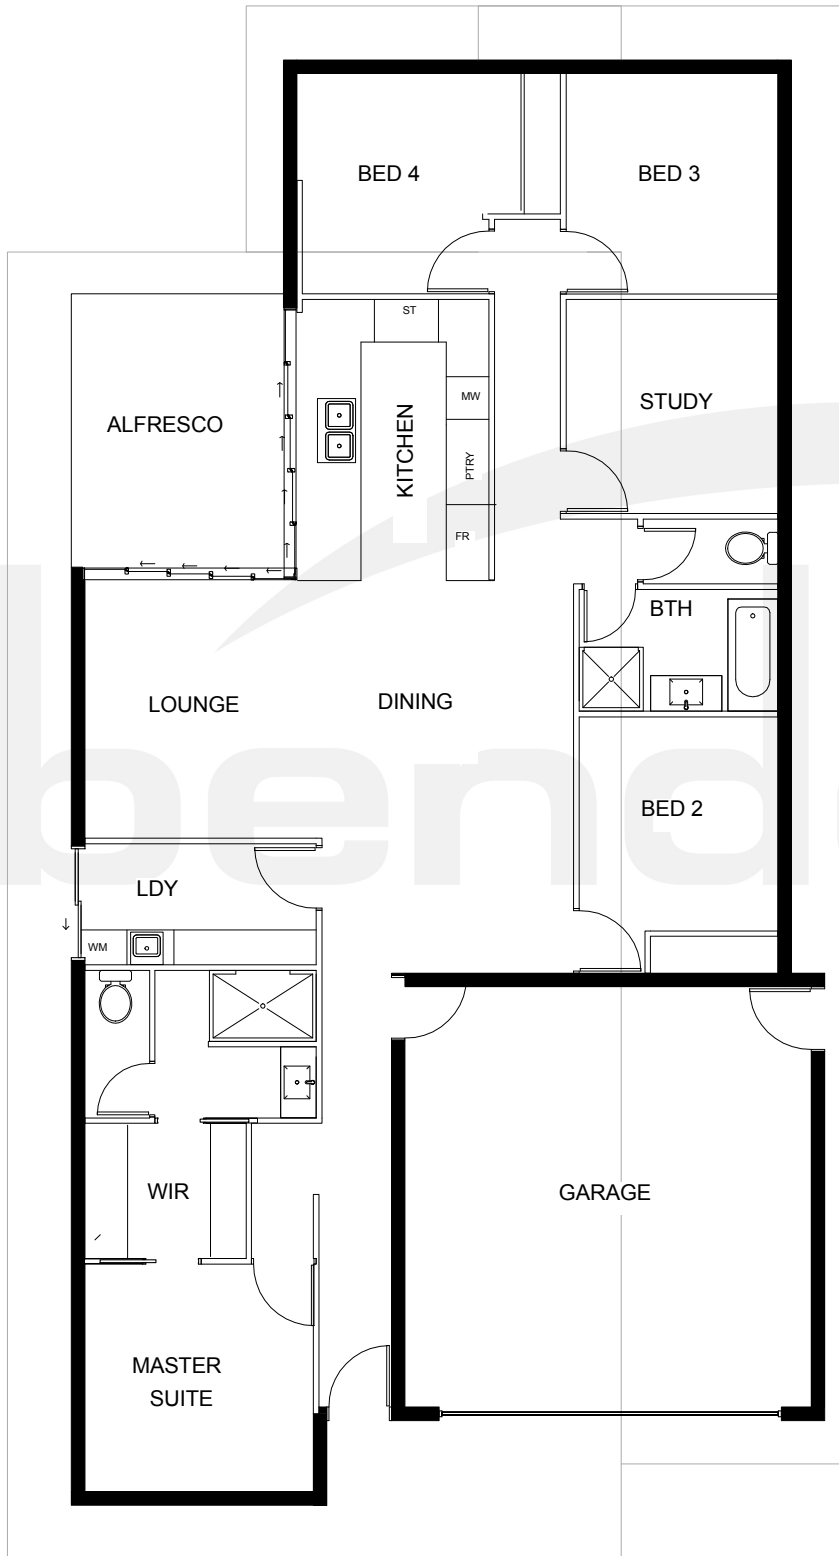

Beach House - 141

House Area

Living	141m ²
Alfresco	12m ²
<u>Garage</u>	<u>38m²</u>
TOTAL	191m²

House Dimensions

Width	10.5m
Length	20.3m

Room Dimensions

Lounge	2.9 x 3.7
Dining	3.6 X 5.5
Kitchen	3.9 X 2.7
Master Suite	3.2 x 3.2
Bedroom 2	3.0 x 3.0*
Bedroom 3	3.0 x 3.0*
Bedroom 4	3.0 x 3.0
Study	3.0 x 3.0

*Bedroom measurements taken from robe face