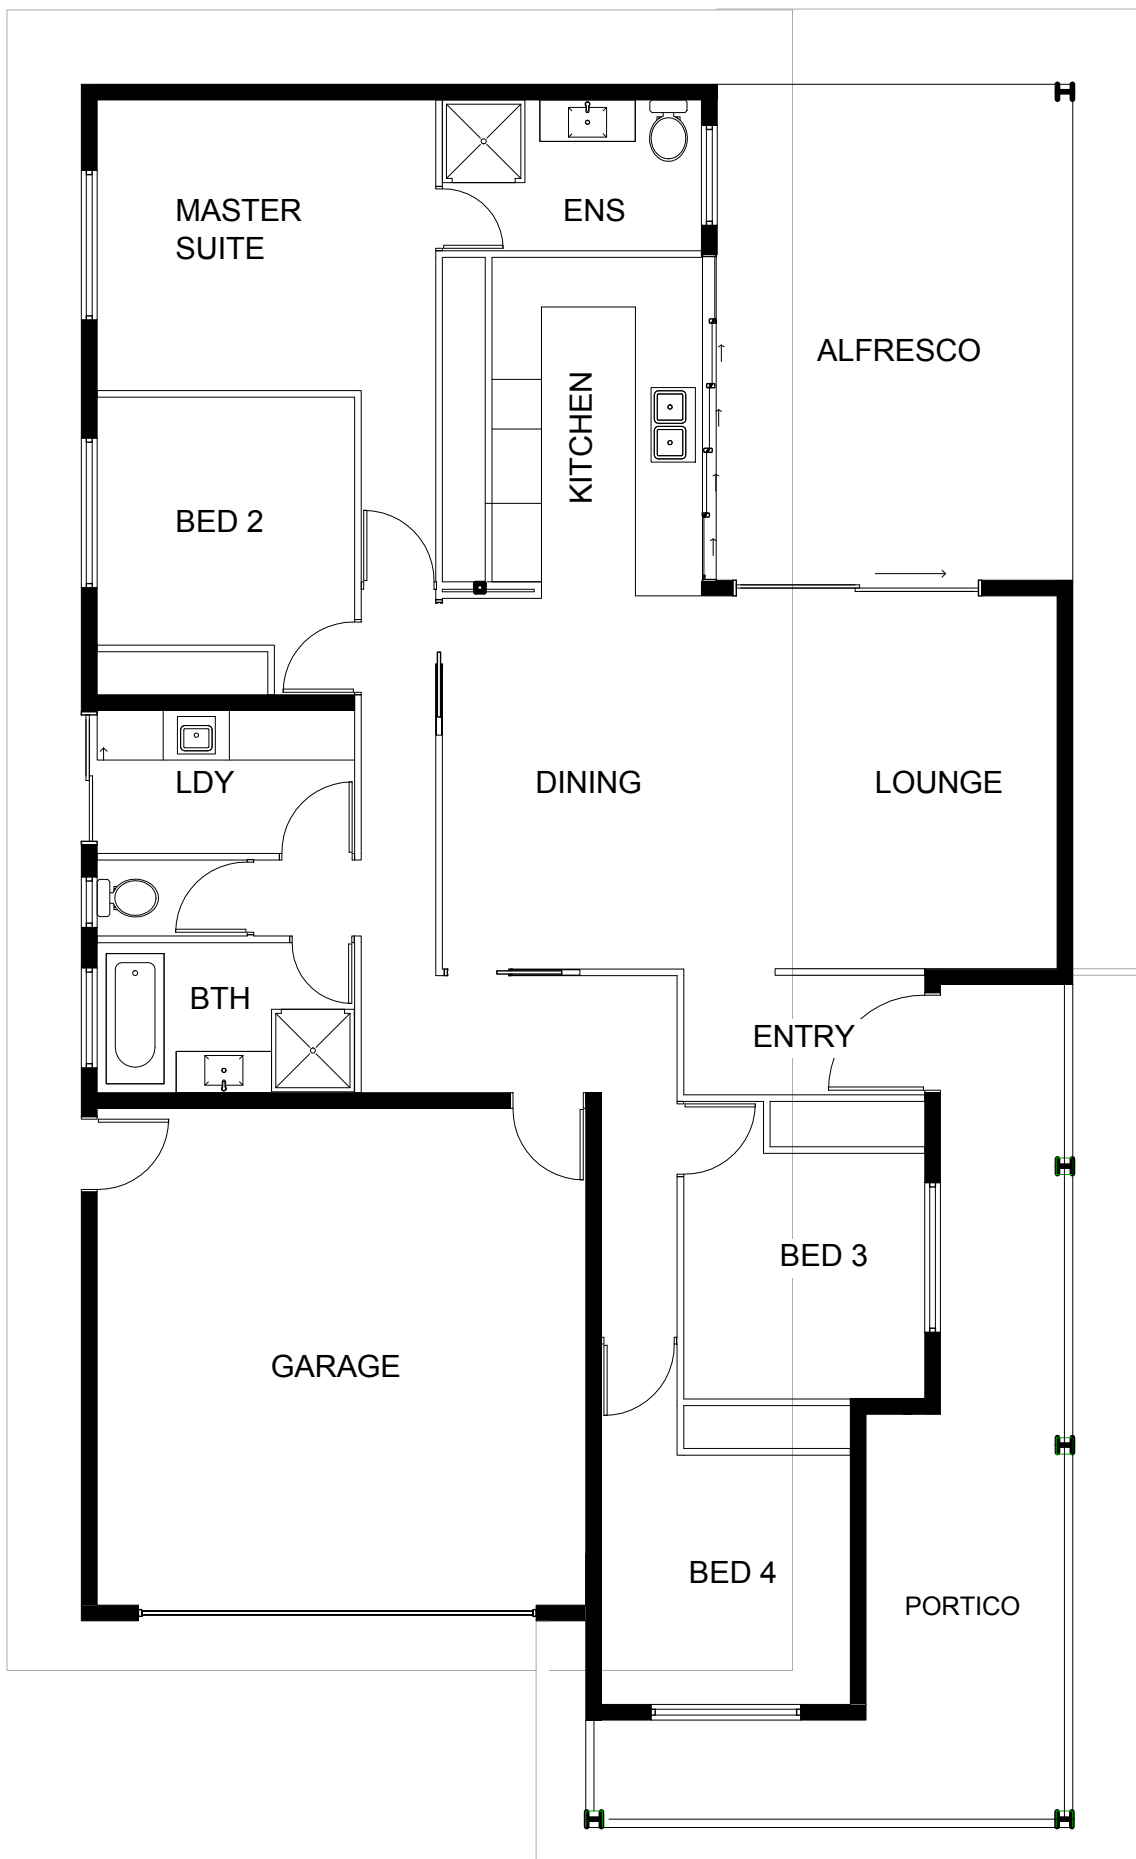

Beach House

4+1

House Area

Living	148 m ²
Alfresco	26 m ²
Garage	38 m ²
<u>Portico</u>	<u>25 m²</u>

TOTAL 237 m²

House Dimensions

Width	13.9m
Length	22.6m

Room Dimensions

Lounge	4.5 x 3.4
Dining	4.5 x 2.9
Kitchen	2.5 x 2.9
Bedroom 1	4.1 x 3.5*
Bedroom 2	3.0 x 3.1*
Bedroom 3	2.9 x 3.0*
Bedroom 4	3.0 x 3.0*

*Bedroom measurements taken from robe face