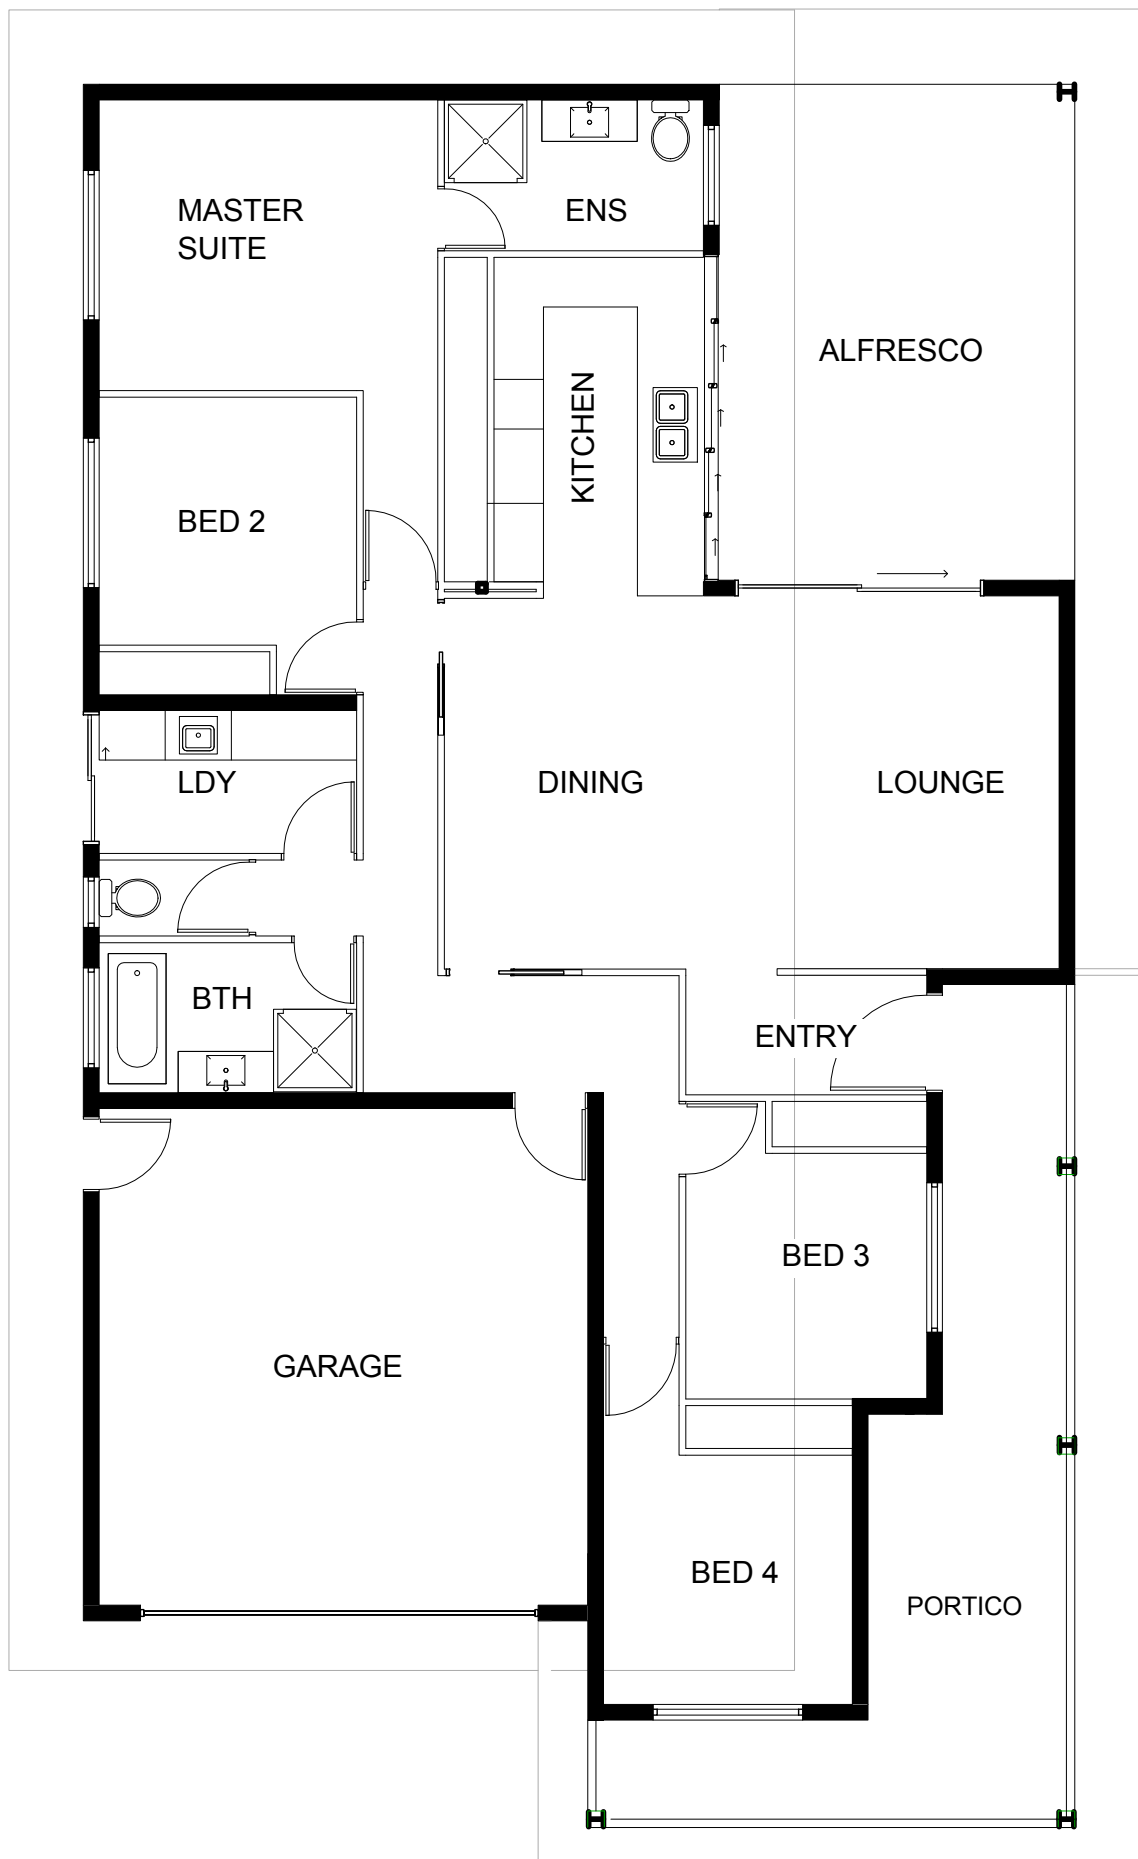

Beach House

4+1

House Area

Living	148 m ²
Alfresco	26 m ²
Garage	38 m ²
<u>Portico</u>	<u>25 m²</u>
TOTAL	237 m²

House Dimensions

Width	13.9m
Length	22.6m

Room Dimensions

Lounge	4.5 x 3.4
Dining	4.5 x 2.9
Kitchen	2.5 x 2.9
Bedroom 1	4.1 x 3.5*
Bedroom 2	3.0 x 3.1*
Bedroom 3	2.9 x 3.0*
Bedroom 4	3.0 x 3.0*

*Bedroom measurements taken from robe face