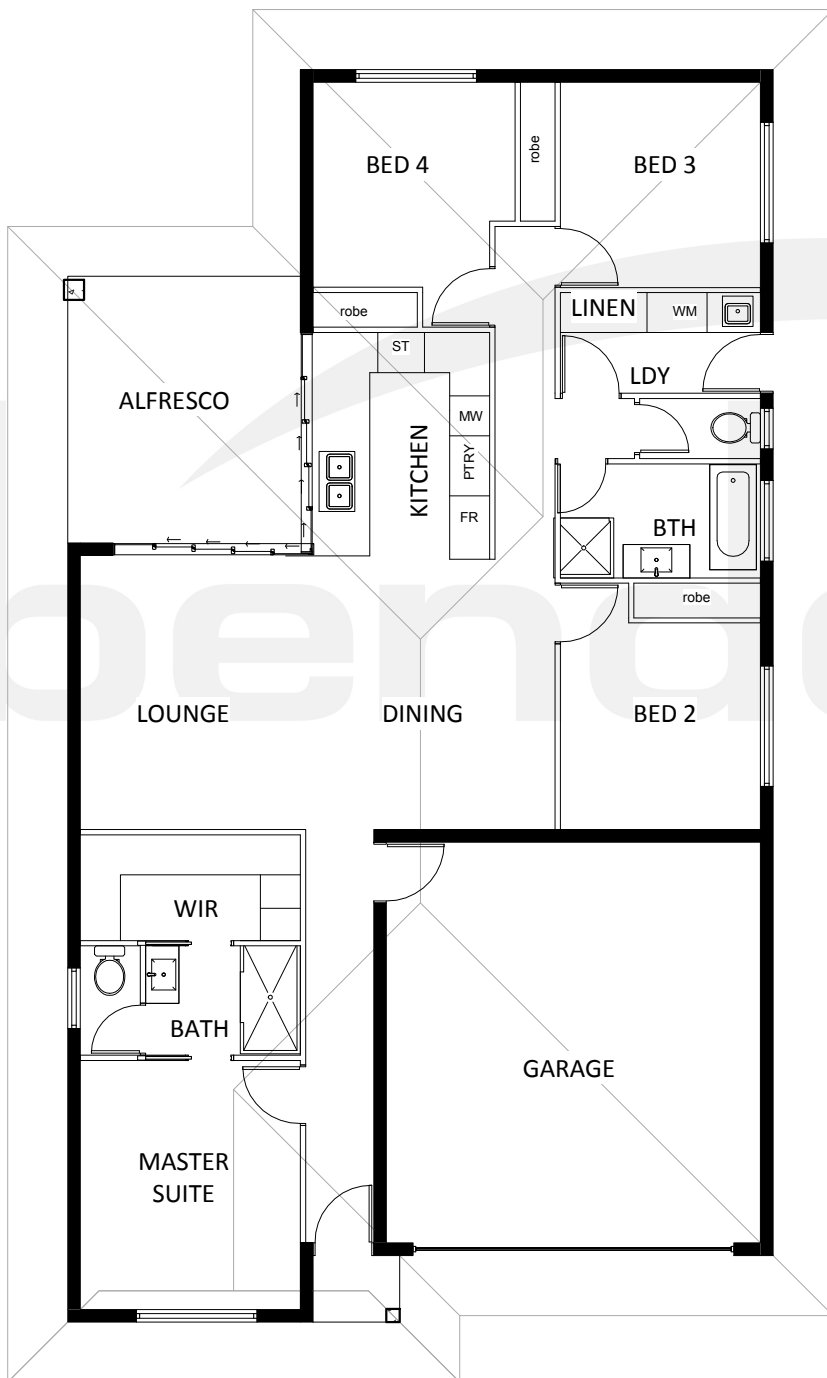

Beach House - 131

House Area

Living	131m ²
Alfresco	14m ²
Garage	36m ²
Portico	1m ²

TOTAL 182m²

House Dimensions

Width	10.6m
Length	18.8m

Room Dimensions

Lounge	4.1 x 3.5
Dining	4.1 x 3.6
Kitchen	3.3 x 2.7
Master Suite	3.7 x 3.3*
Bedroom 2	3.1 x 3.0*
Bedroom 3	3.0 x 3.0*
Bedroom 4	3.0 x 3.0*

*Bedroom measurements taken from robe face