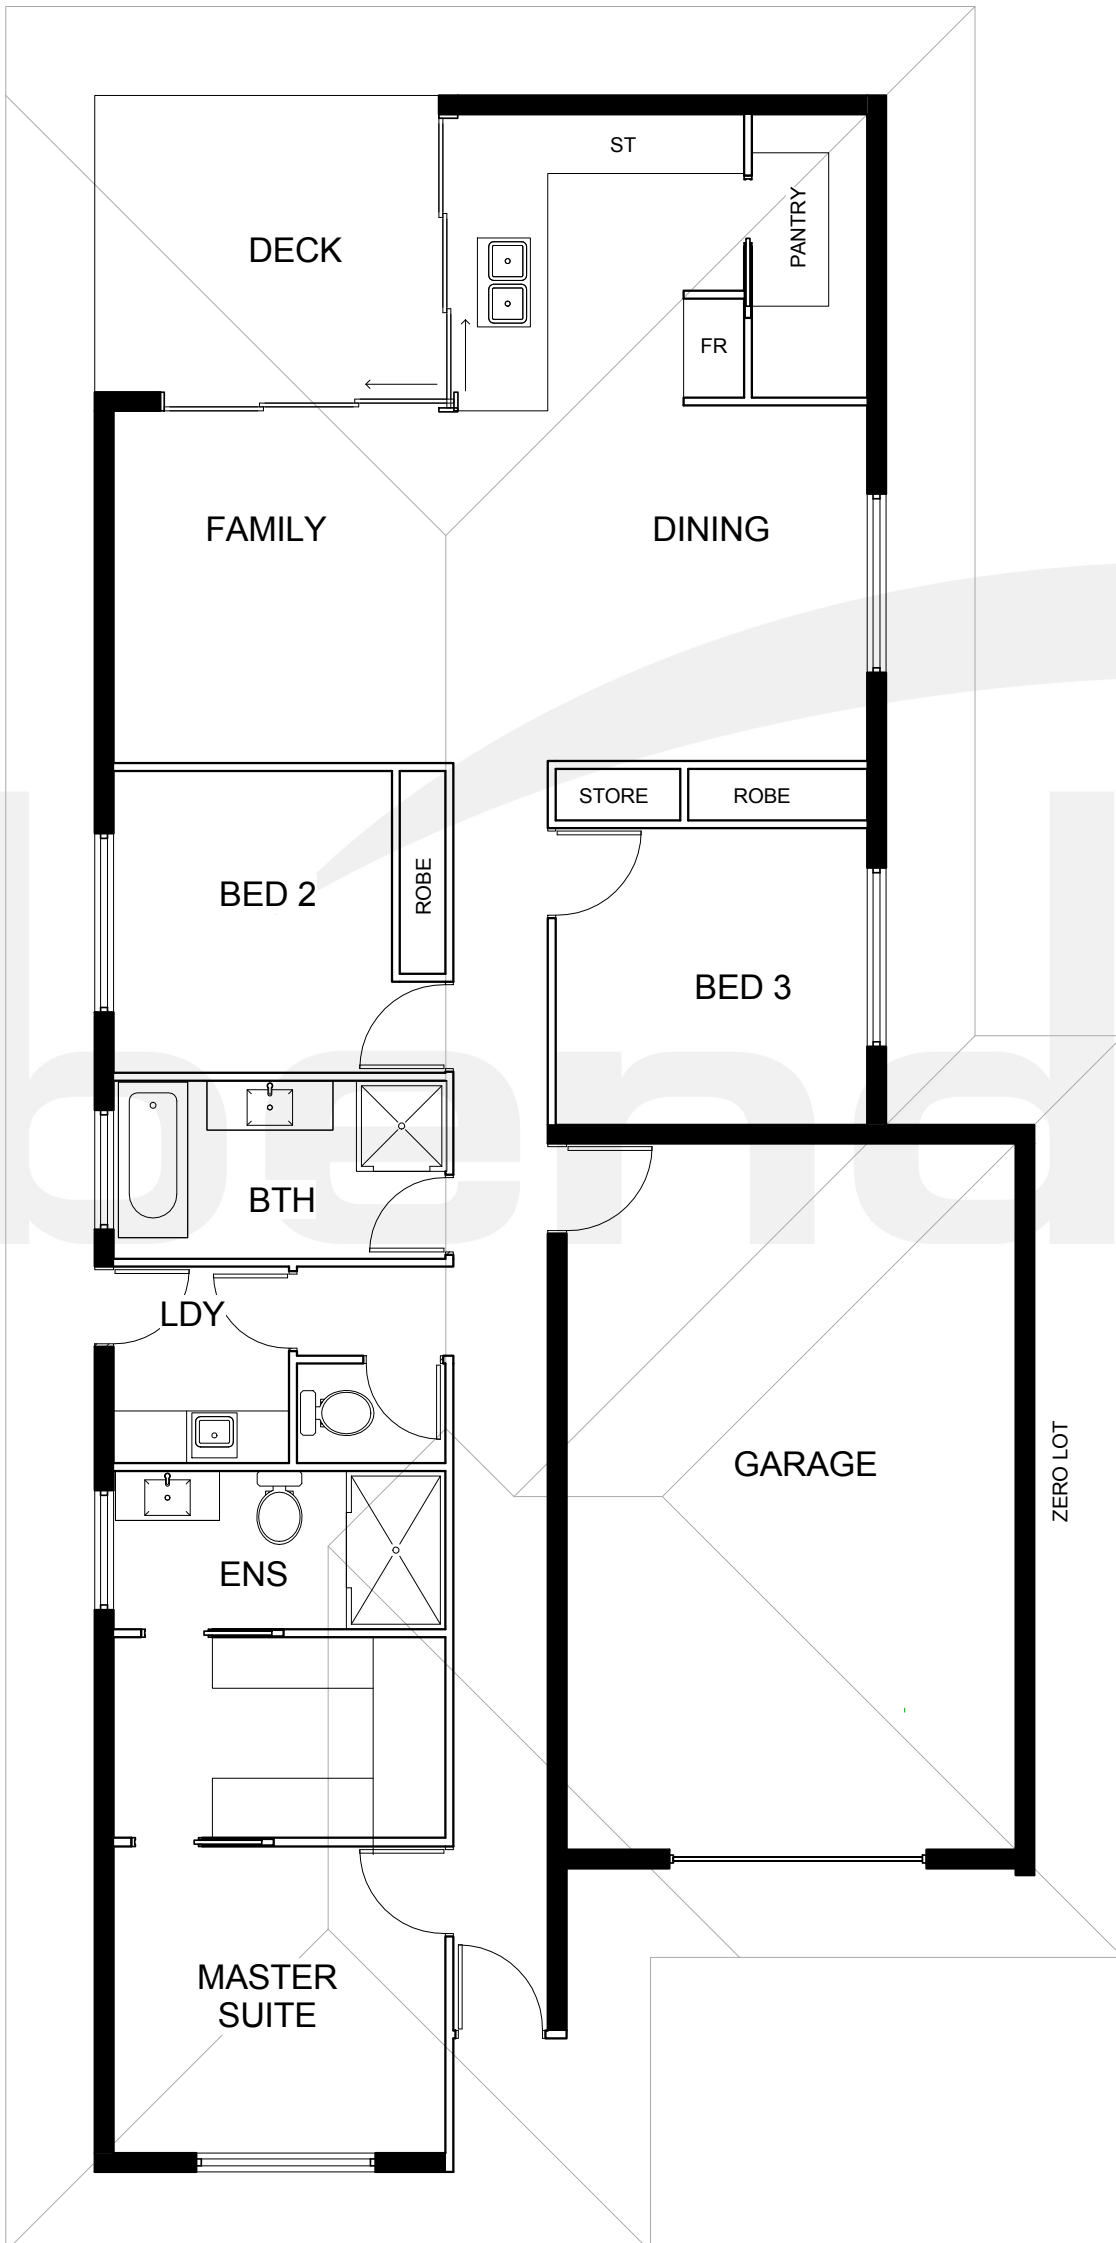

# Beach House - T2

## House Area

Living	123 m <sup>2</sup>
Alfresco	10 m <sup>2</sup>
Portico	2 m <sup>2</sup>
<u>Carport</u>	<u>34 m<sup>2</sup></u>

**TOTAL 169 m<sup>2</sup>**

## House Dimensions

Width	9.5 m
Length	21 m

## Room Dimensions

Lounge	3.3 x 3.5
Dining	4.2 x 3.5
Kitchen	3.0 x 2.8
Master Suite	3.3 x 3.1*
Bedroom 2	2.8 x 3.0*
Bedroom 3	3.1 x 3.0*

\*Bedroom measurements taken from robe face.