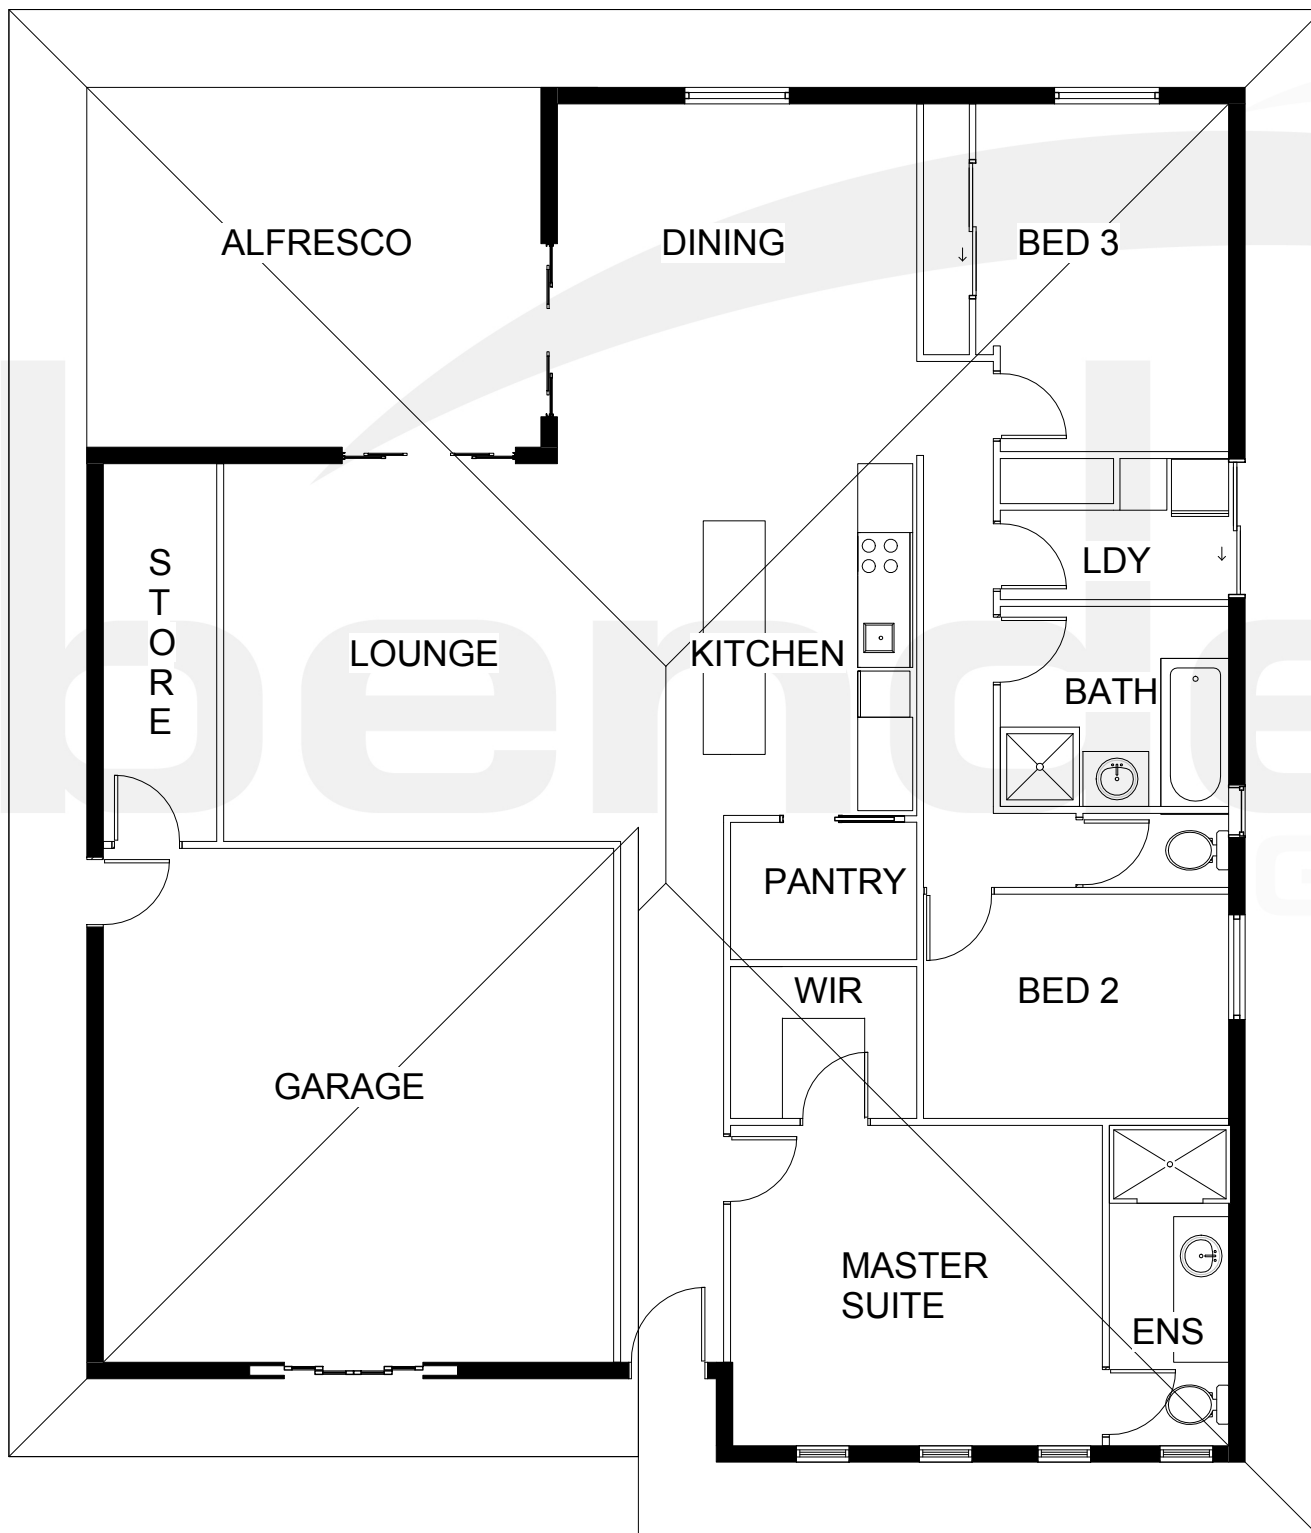

Bunya 3

House Area

Living	145 m ²
Alfresco	23 m ²
<u>Garage</u>	<u>38 m²</u>
TOTAL	206 m²

House Dimensions

Width	14m
Length	15m

Room Dimensions

Lounge	5.5 x 4.4
Dining	4.1 x 4.1
Kitchen	2.4 x 4.0
Master Suite	3.7 x 4.2*
Bedroom 2	2.6 x 3.5
Bedroom 3	2.9 x 4.0*