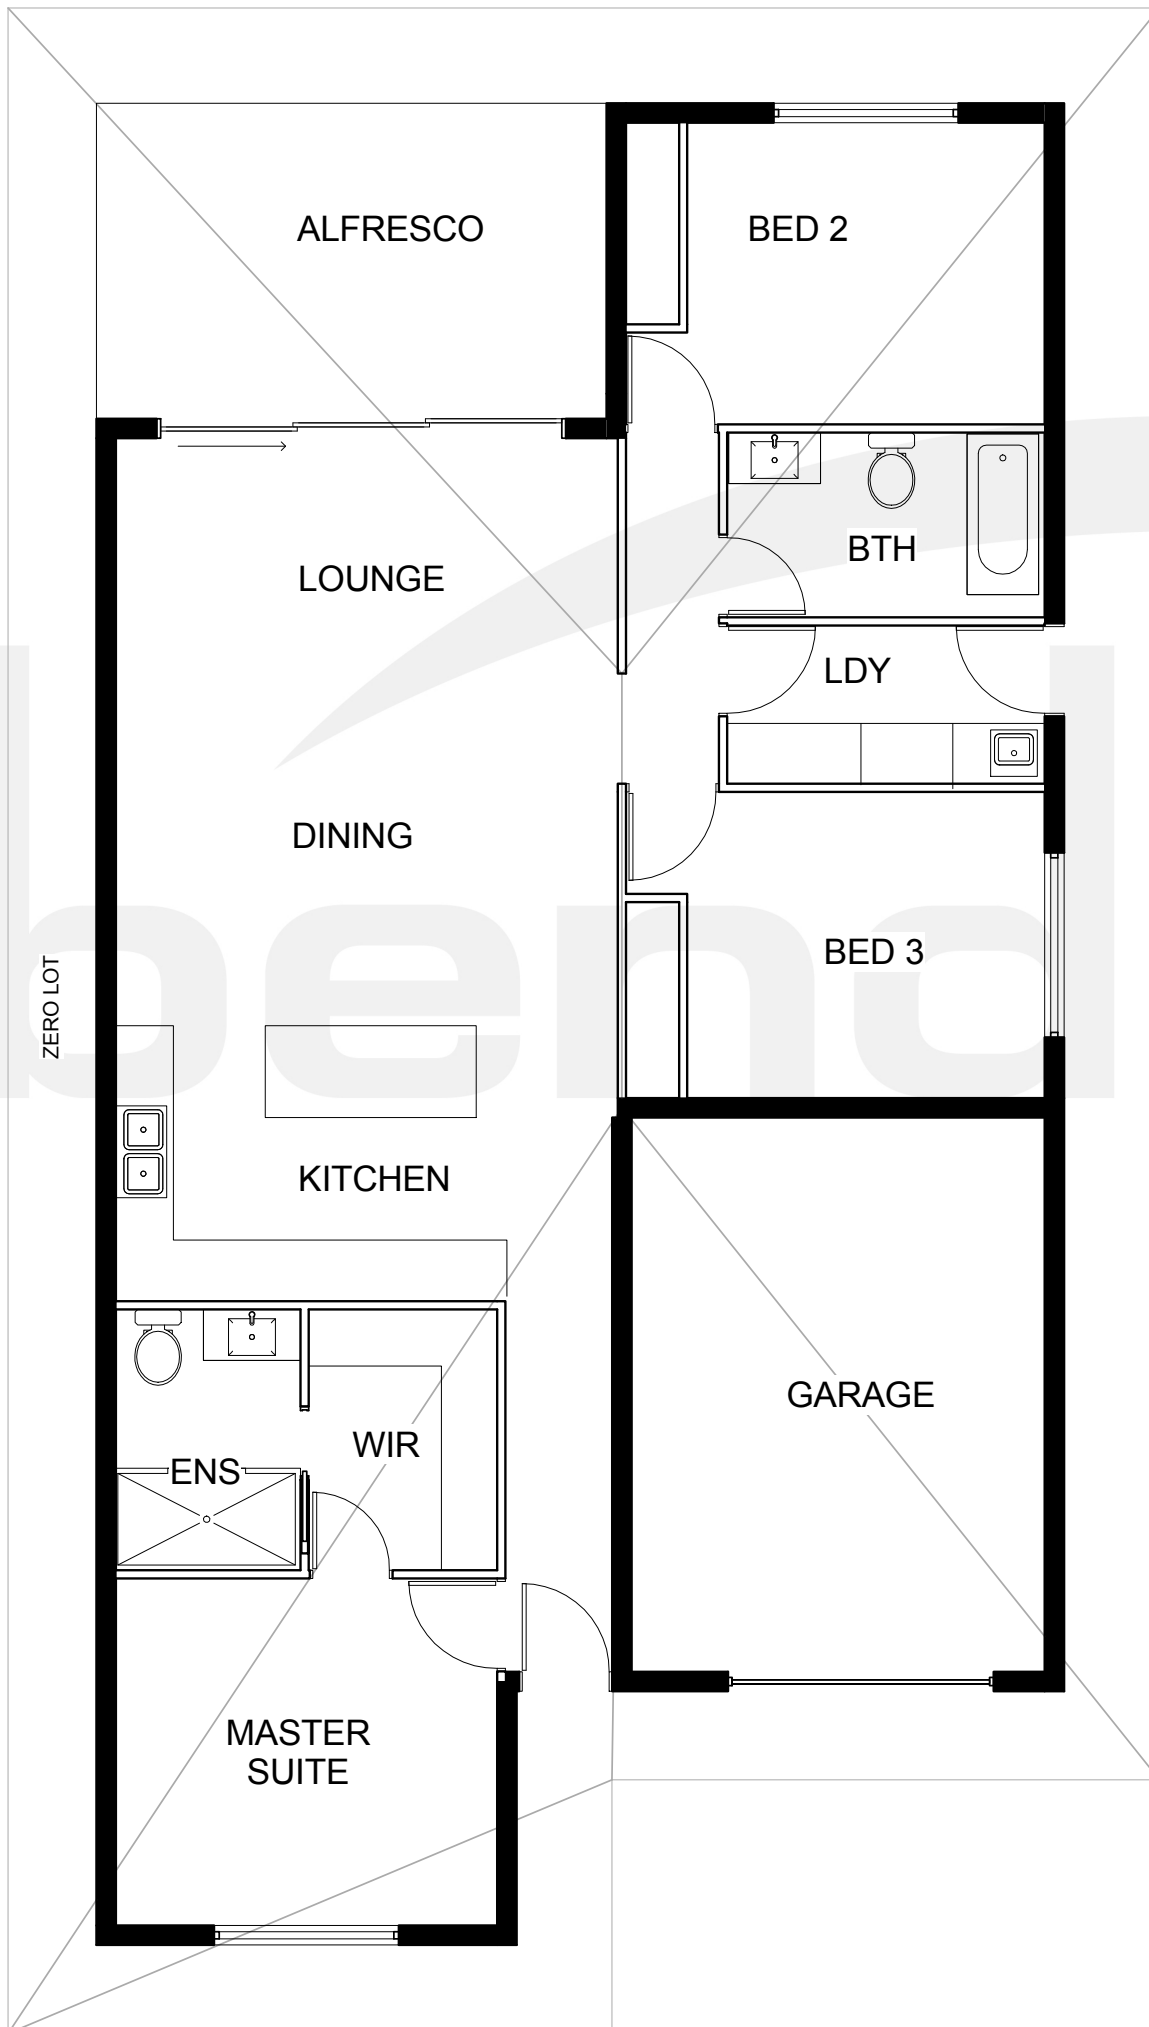

Burton

House Area

Living	118 m ²
Alfresco	24 m ²
Portico	3 m ²
<u>Carport</u>	<u>15 m²</u>
TOTAL	160 m²

House Dimensions

Width	9.5 m
Length	18.1 m

Room Dimensions

Lounge	4.9 x 3.4
Dining	4.9 x 2.2
Kitchen	4.8 x 2.7
Master Suite	3.4 x 3.7*
Bedroom 2	3.0 x 3.5*
Bedroom 3	3.0 x 3.5*

*Bedroom measurements taken from robe face.