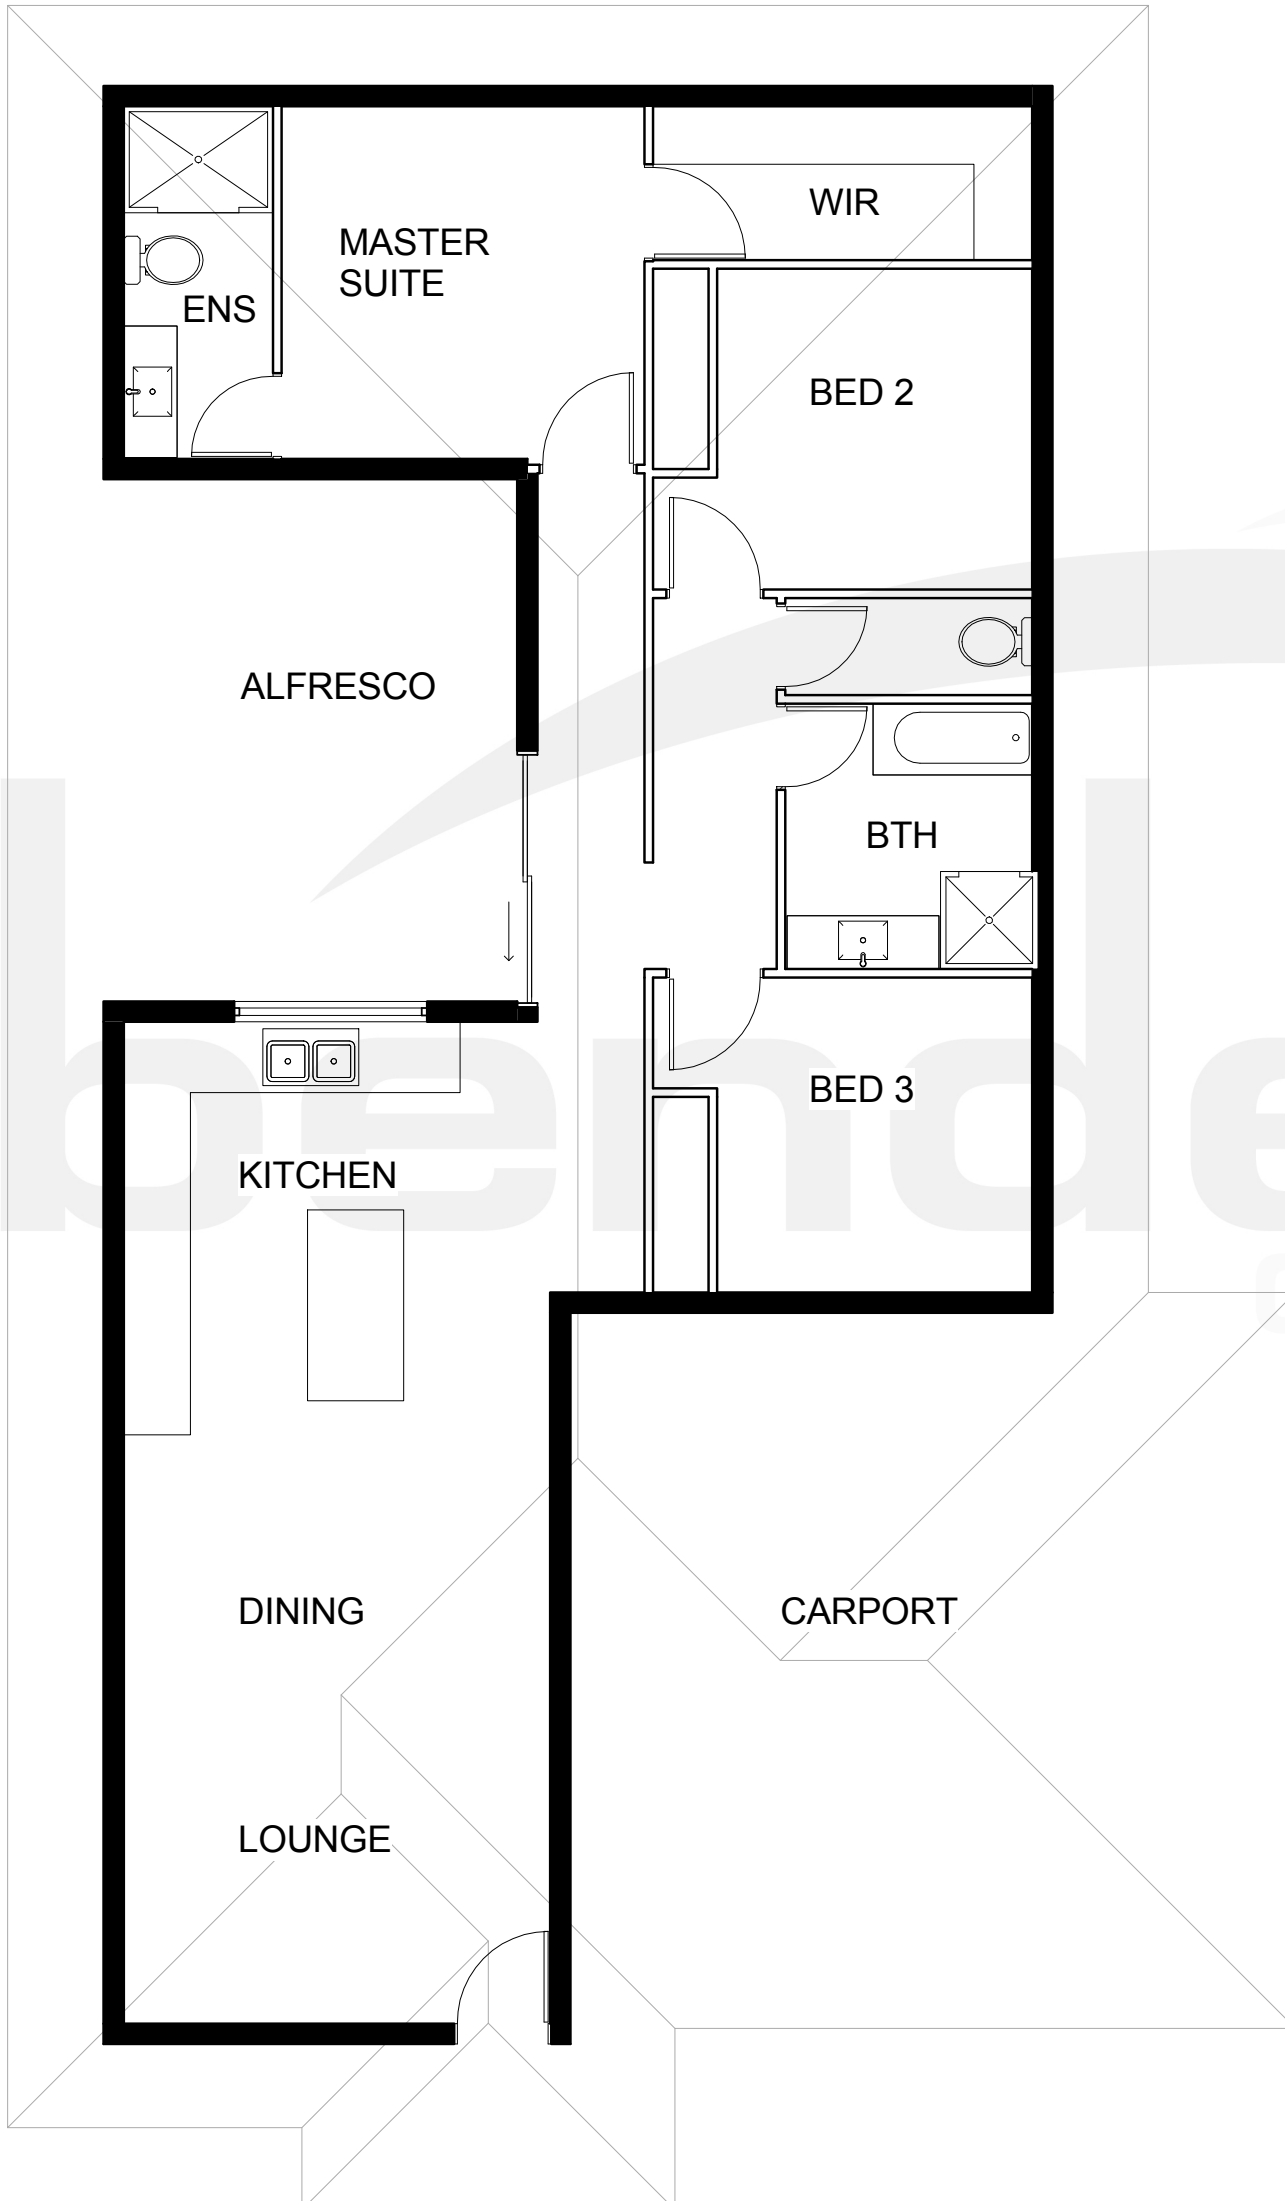

Capral 3

House Area

Living	113 m ²
Alfresco	20 m ²
Carport	44 m ²
Portico	3 m ²

TOTAL 180 m²

House Dimensions

Width	11.3m
Length	17.4m

Room Dimensions

Lounge	4.0 x 3.0
Dining	2.4 x 4.0
Kitchen	3.8 x 4.0
Master Suite	3.3 x 3.4*
Bedroom 2	2.9 x 3.0*
Bedroom 3	2.9 x 3.0*

*Bedroom measurements taken from robe face