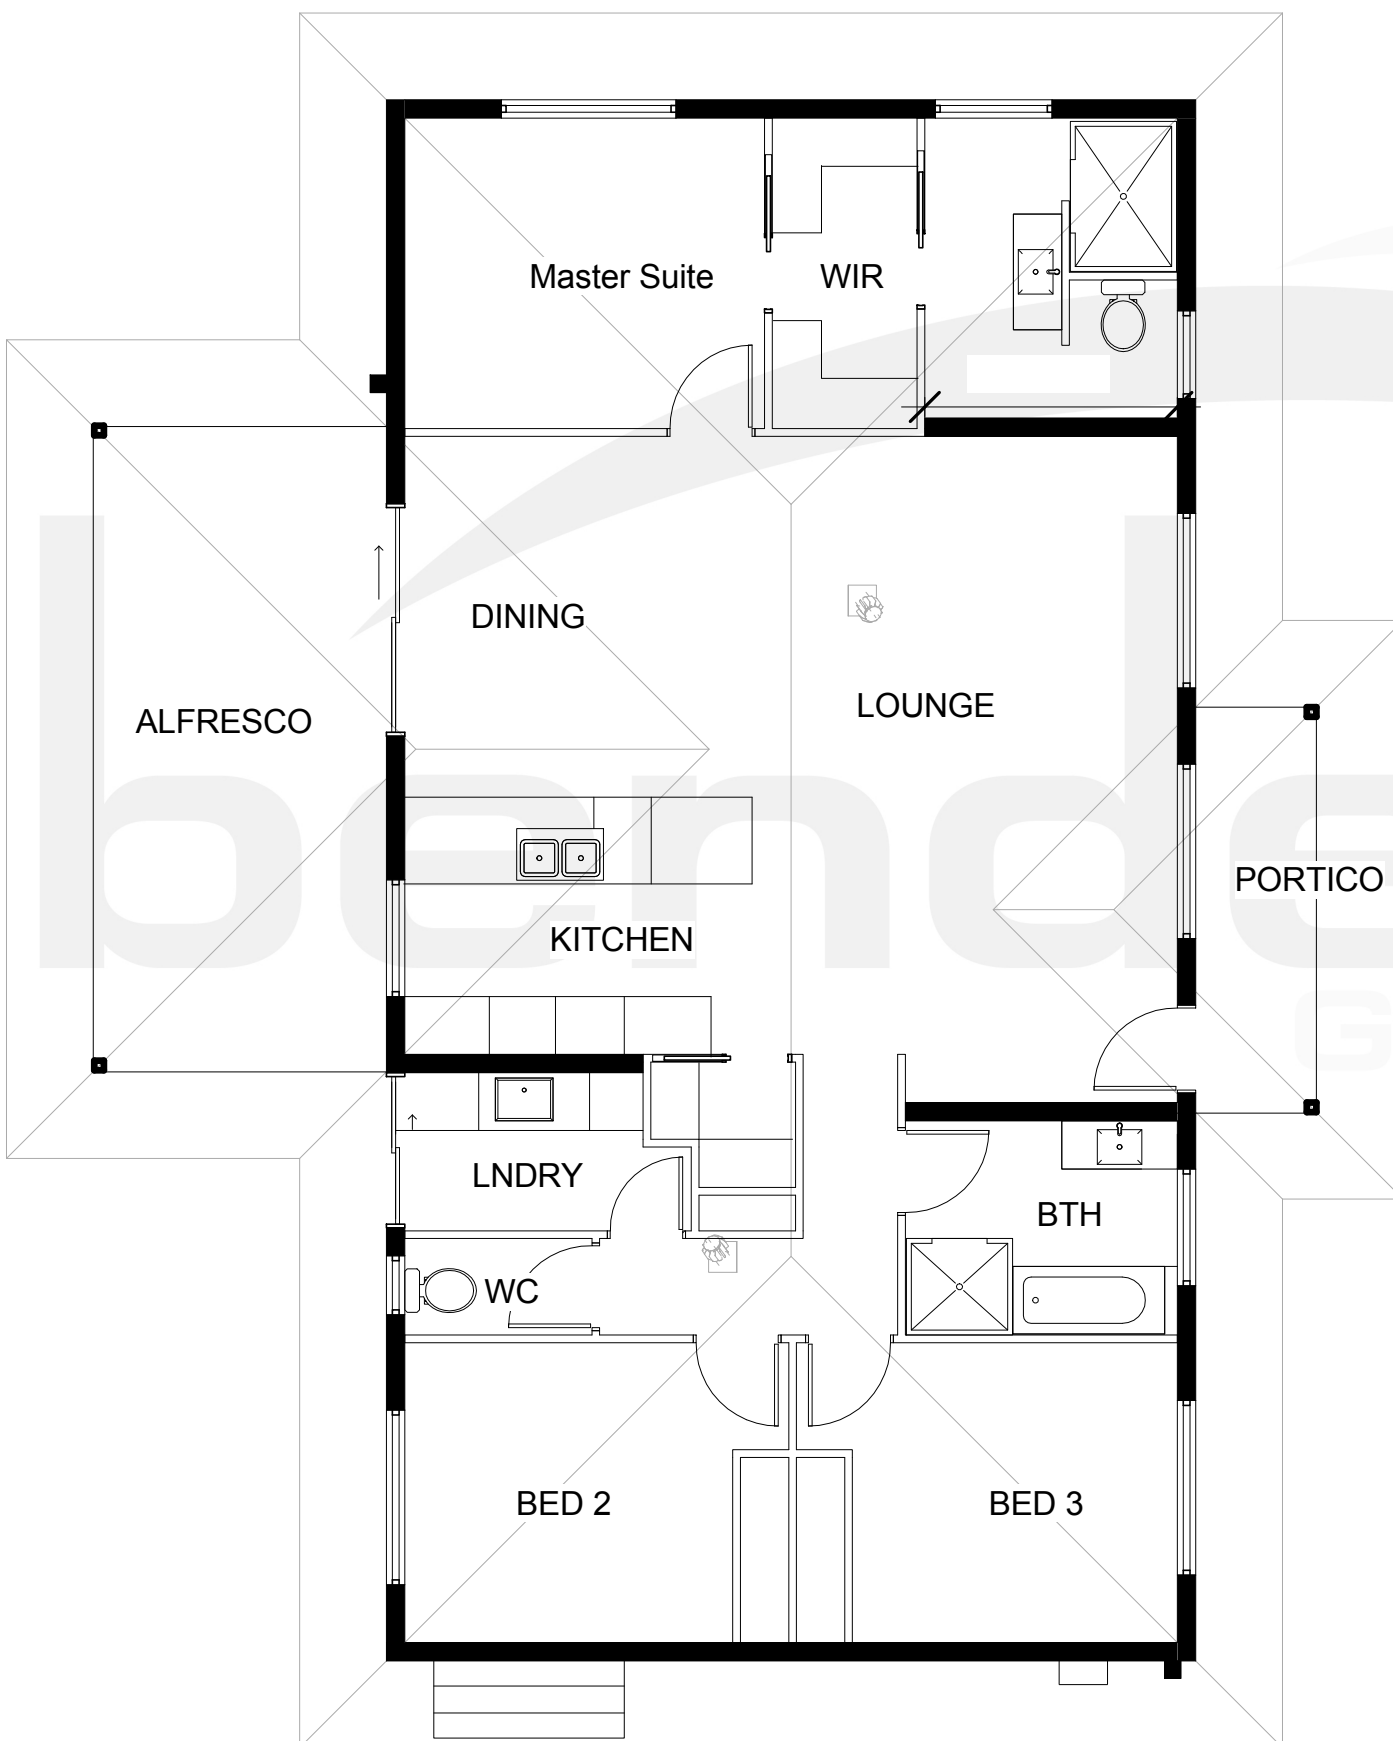

Gumtree 3

House Area

Living	136m ²
Alfresco	20m ²
<u>Portico</u>	<u>5m²</u>
TOTAL	161m²

House Dimensions

Width	11.36m
Length	14.48m

Room Dimensions

Lounge	6.9 x 4.0
Dining	3.7 x 4.0
Kitchen	2.6 x 4.0
Master Suite	3.7 x 3.2*
Bedroom 2	3.1 x 3.3*
Bedroom 3	3.1 x 3.4*

*Bedroom measurements taken from robe face.