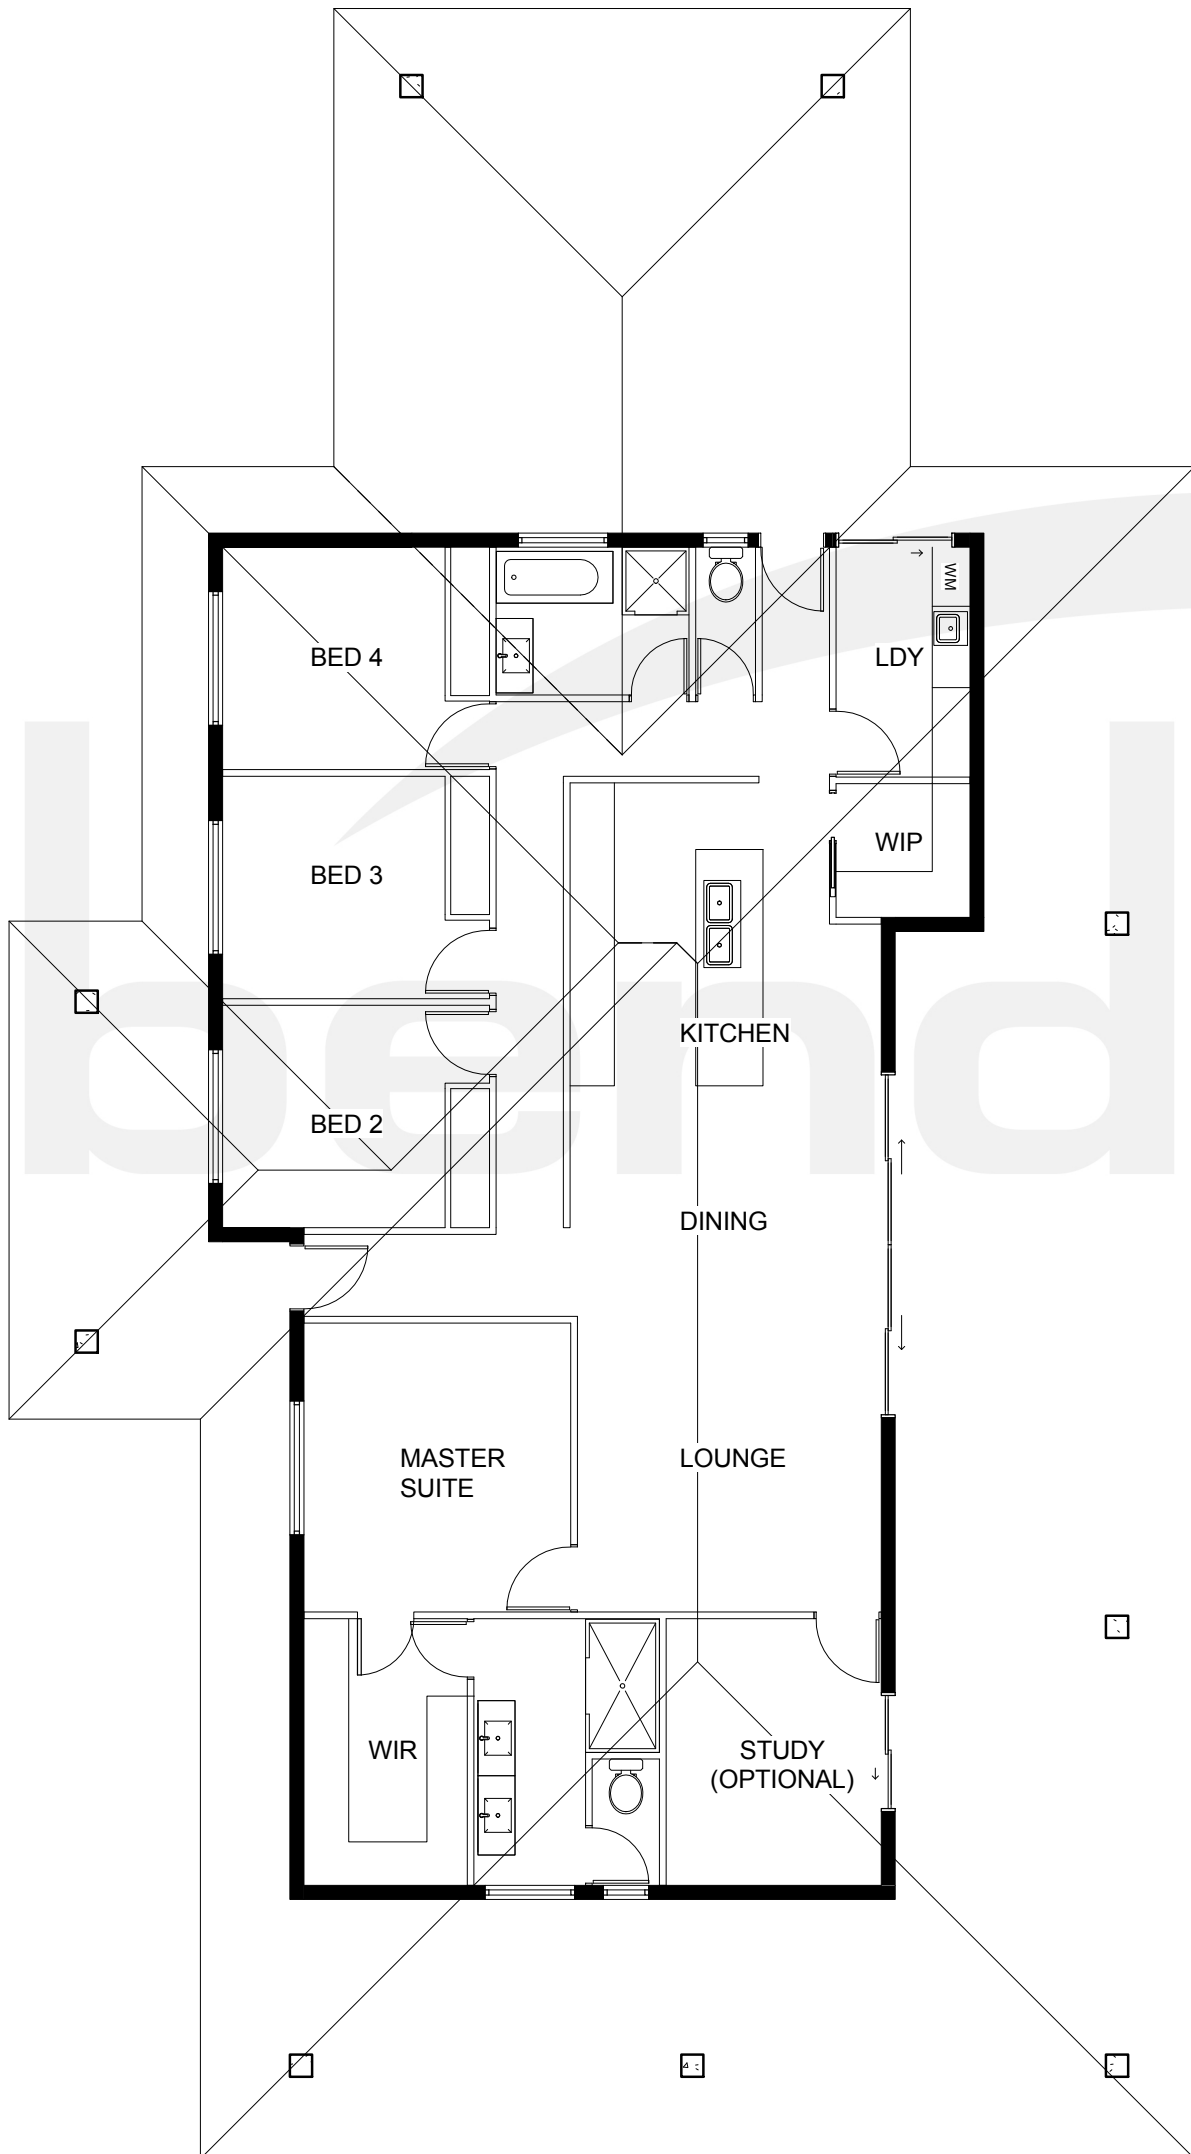

# Justin 4

## House Area

Living	168m <sup>2</sup>
Alfresco	76m <sup>2</sup>
Carport	37m <sup>2</sup>
Portico	16m <sup>2</sup>

**TOTAL 297m<sup>2</sup>**

## House Dimensions

Width	14.2m
Length	26.9 m

## Room Dimensions

Lounge	4.0 x 4.1
Dining	3.1 x 4.1
Kitchen	4.2 x 4.1
Master Suite	3.6 x 3.9
Bedroom 2	3.0 x 3.0*
Bedroom 3	3.0 x 3.0*
Bedroom 4	3.0 x 3.0*

\*Bedroom measurements taken from robe face