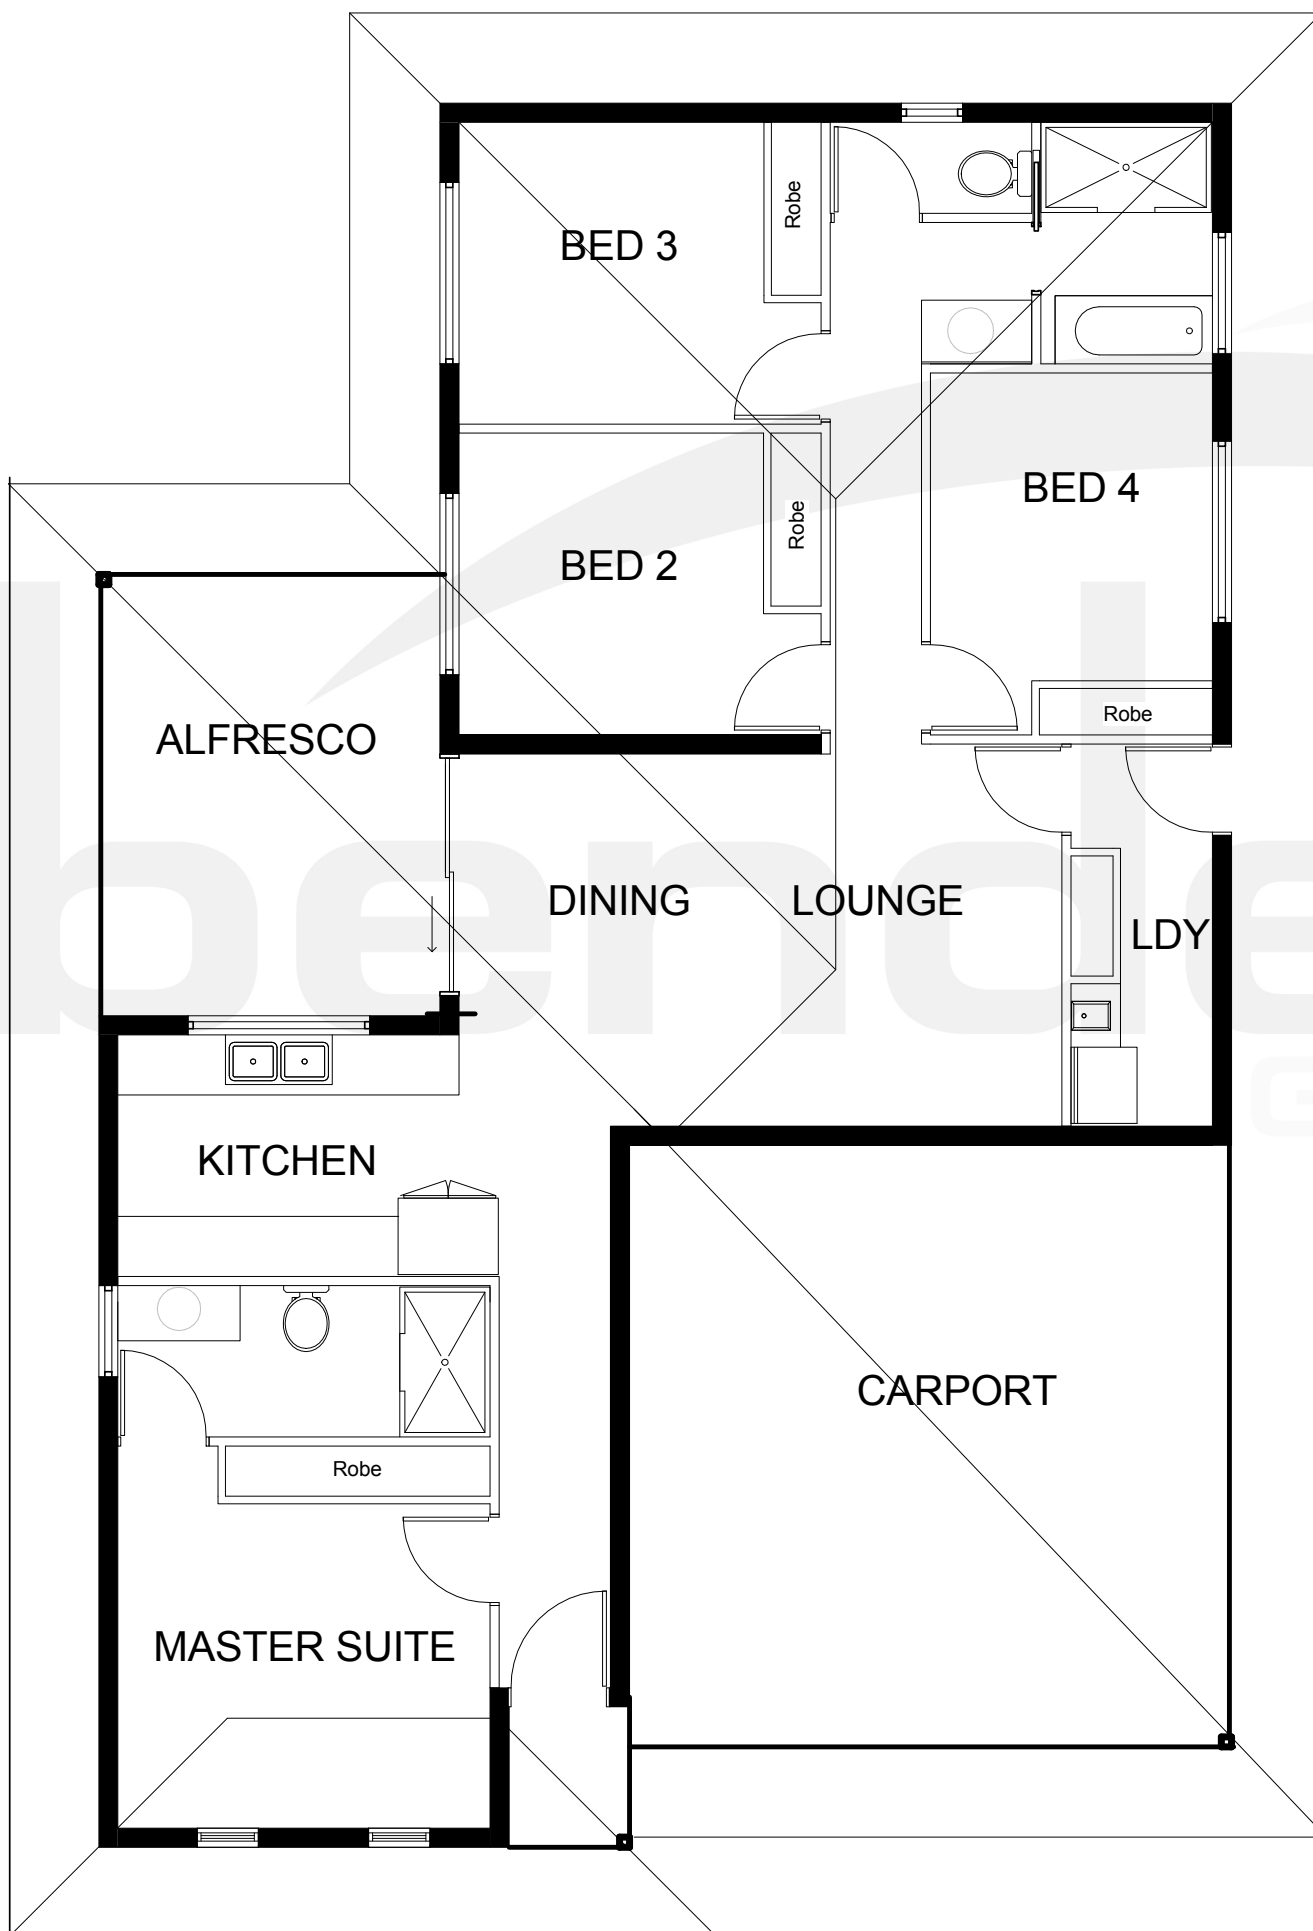

Kasbar 4

House Area

Living	122m ²
Alfresco	15m ²
Carport	34m ²
<u>Portico</u>	<u>2m²</u>

TOTAL 175m²

House Dimensions

Width	11.2m
Length	17.3m

Room Dimensions

Lounge	3.8 x 2.8
Dining	3.7 x 3.7
Kitchen	2.4 x 3.4
Master Suite	3.2 x 3.7*
Bedroom 2	3.0 x 3.0*
Bedroom 3	3.0 x 3.0*
Bedroom 4	2.8 x 3.0*

*Bedroom measurements taken from robe face.