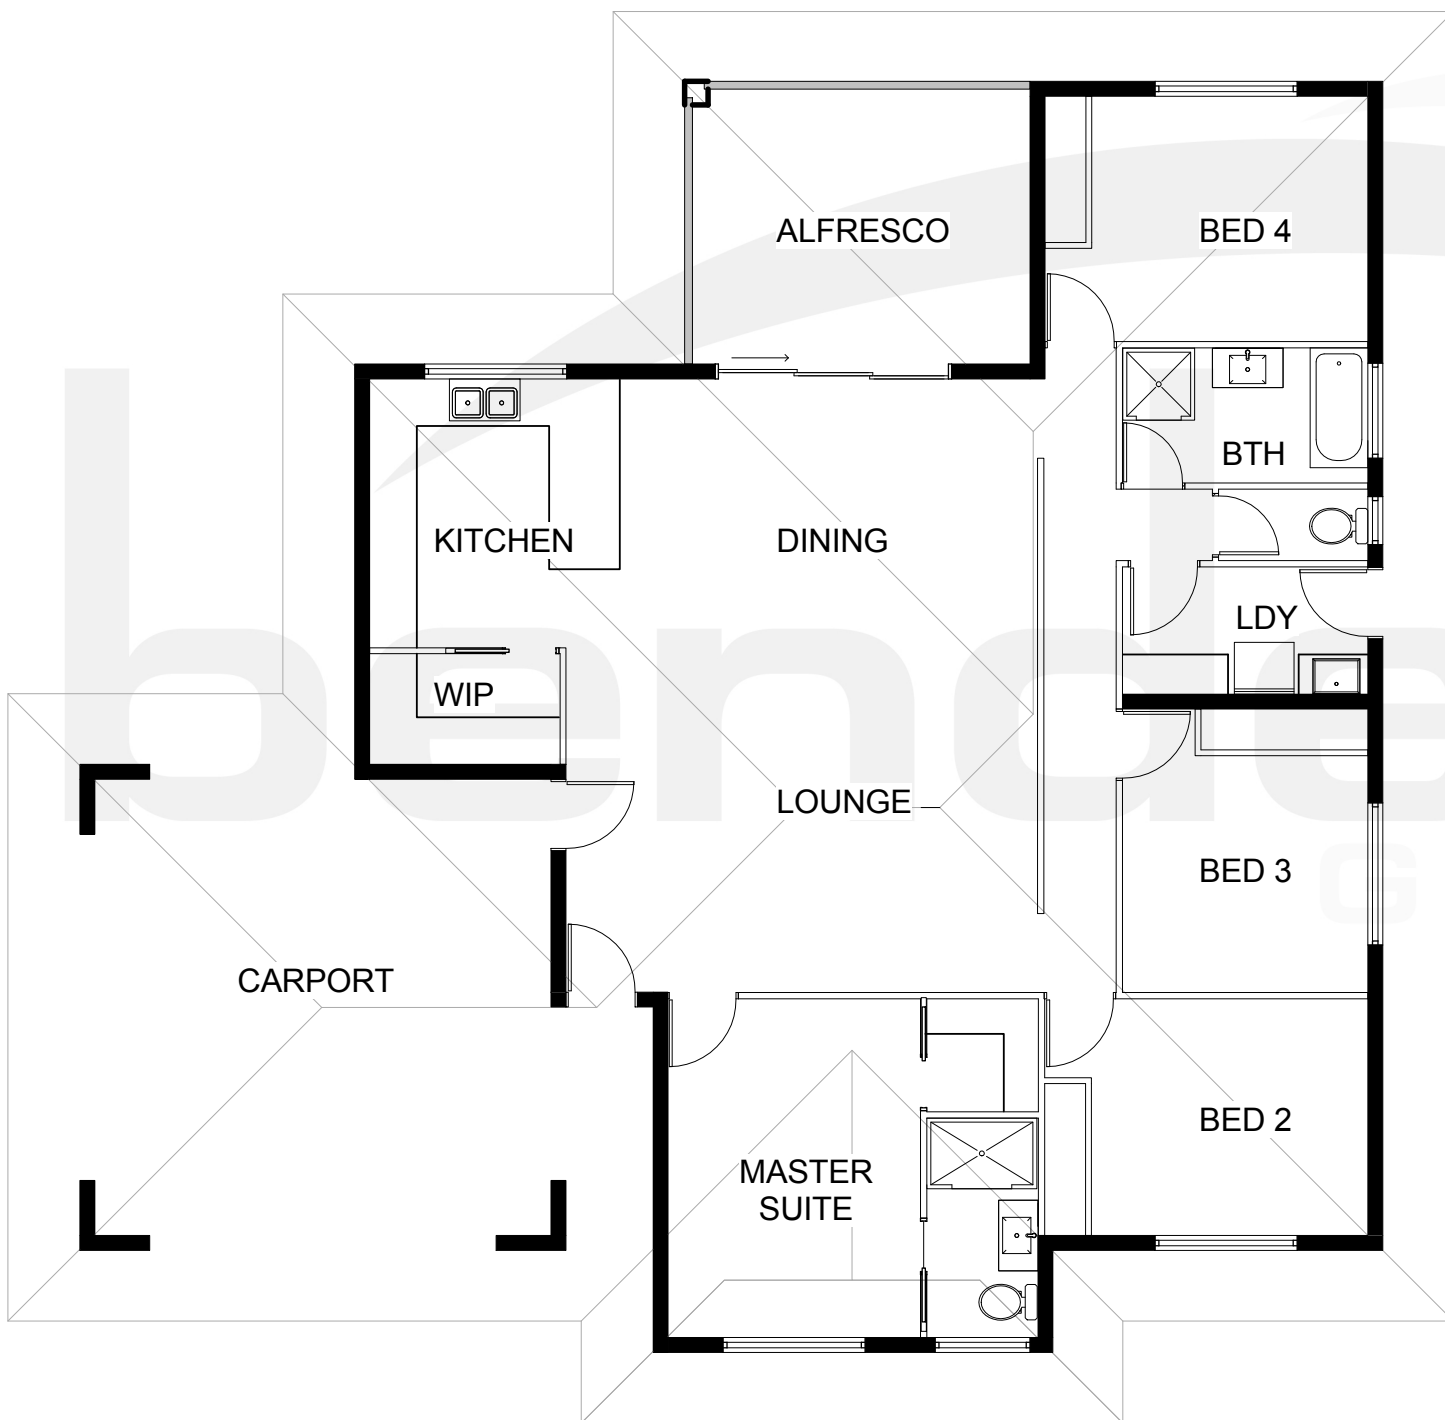

# Kathi 4

## House Area

Living	152m <sup>2</sup>
Alfresco	20m <sup>2</sup>
Carport	37m <sup>2</sup>
<u>Portico</u>	<u>3m<sup>2</sup></u>

**TOTAL 212m<sup>2</sup>**

## House Dimensions

Width	17.5m
Length	17 m

## Room Dimensions

Lounge	4.3 x 6.0
Dining	3.4 x 5.3
Kitchen/WIP	4.9 x 2.5
Master Suite	4.3 x 3.2*
Bedroom 2	3.0 X 3.5*
Bedroom 3	3.0 x 3.1*
Bedroom 4	3.1 x 3.5*

\*Bedroom measurements taken from robe face