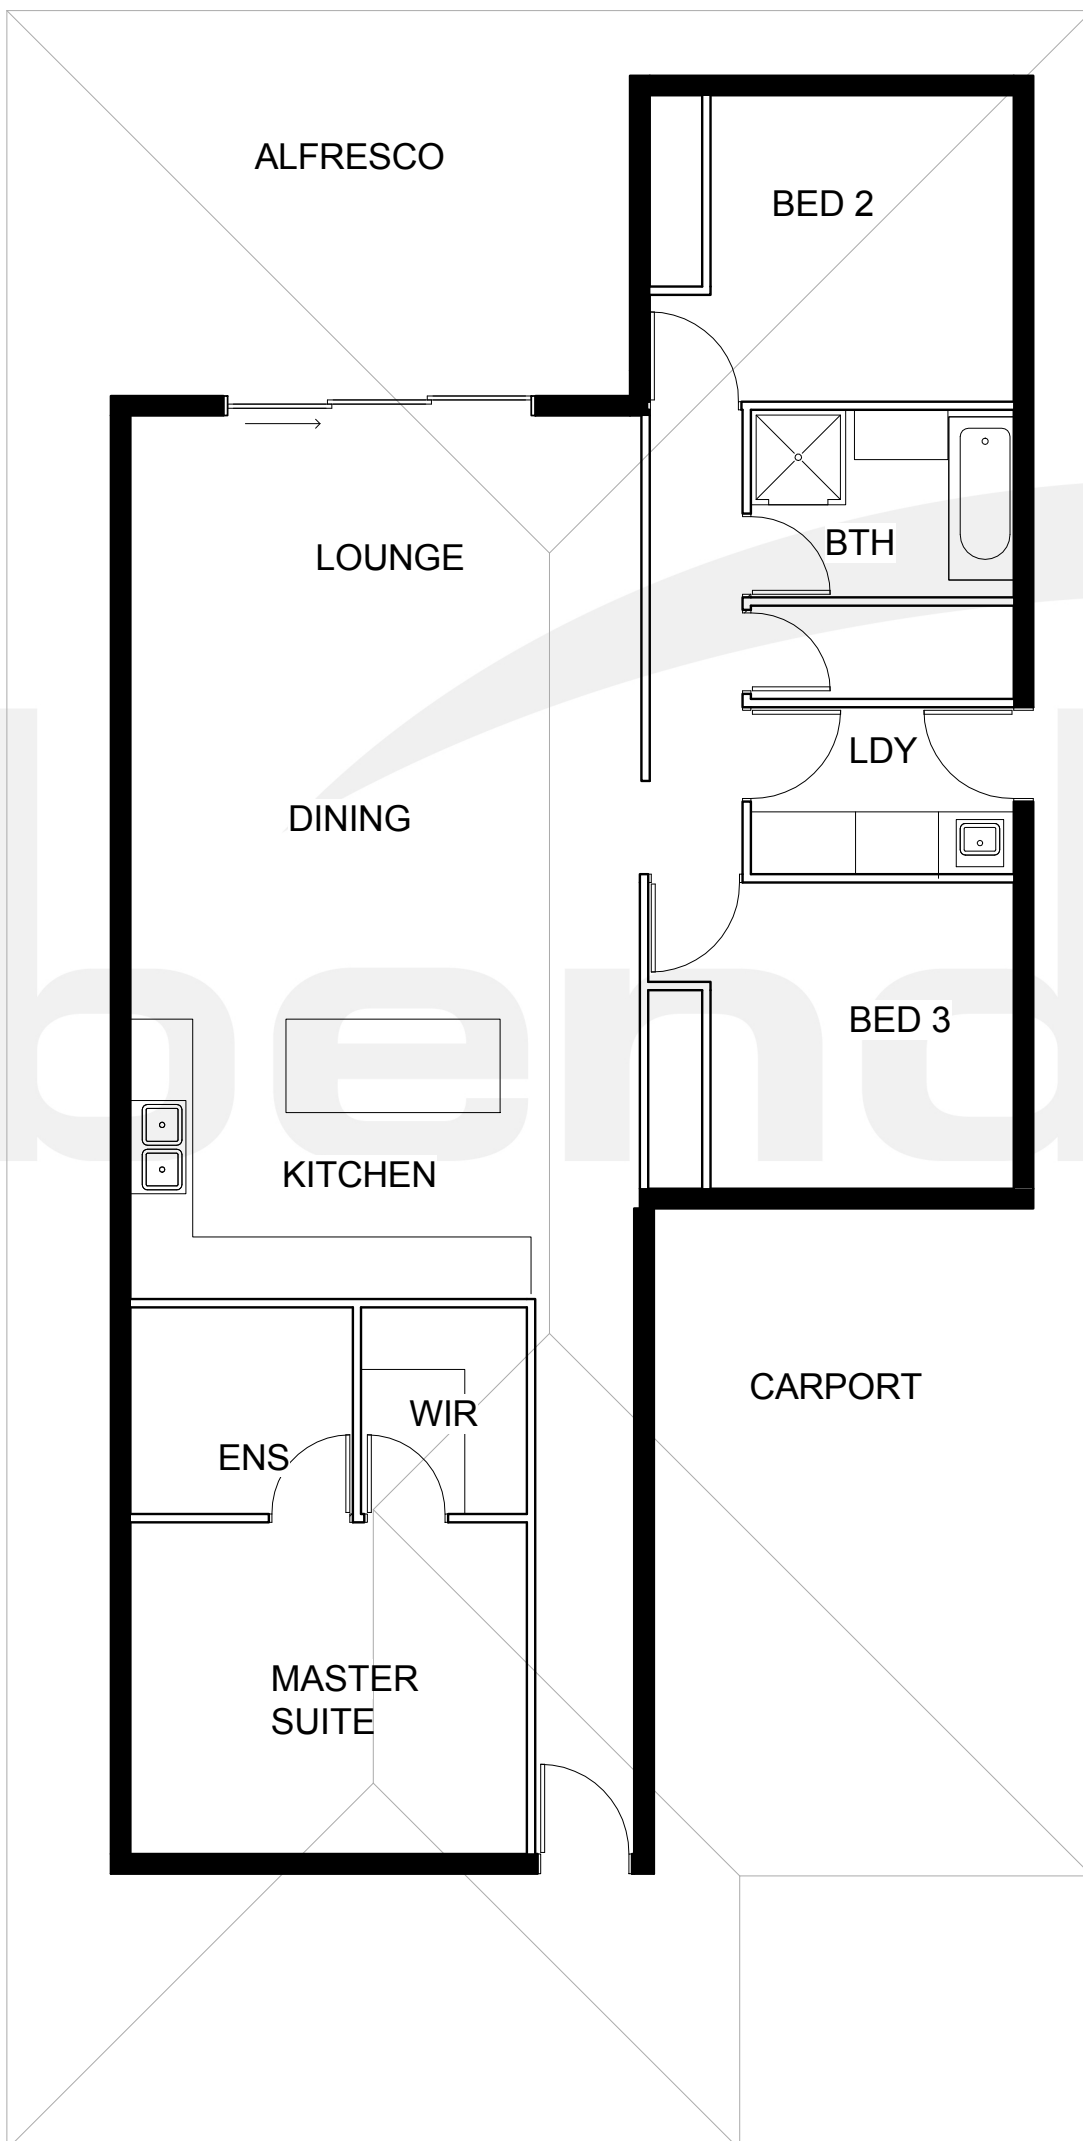

# Luna 3

### House Area

Living	115 m <sup>2</sup>
Alfresco	16 m <sup>2</sup>
<u>Carport</u>	<u>23 m<sup>2</sup></u>

**TOTAL 154 m<sup>2</sup>**

### House Dimensions

Width	8.9m
Length	17.35m

### Room Dimensions

Lounge	3.5 x 4.9
Dining	2.3 x 4.9
Kitchen	2.7 x 4.9
Master Suite	3.8 x 3.2*
Bedroom 2	3.0 x 3.0*
Bedroom 3	3.0 x 3.0*

\*Bedroom measurements taken from robe face