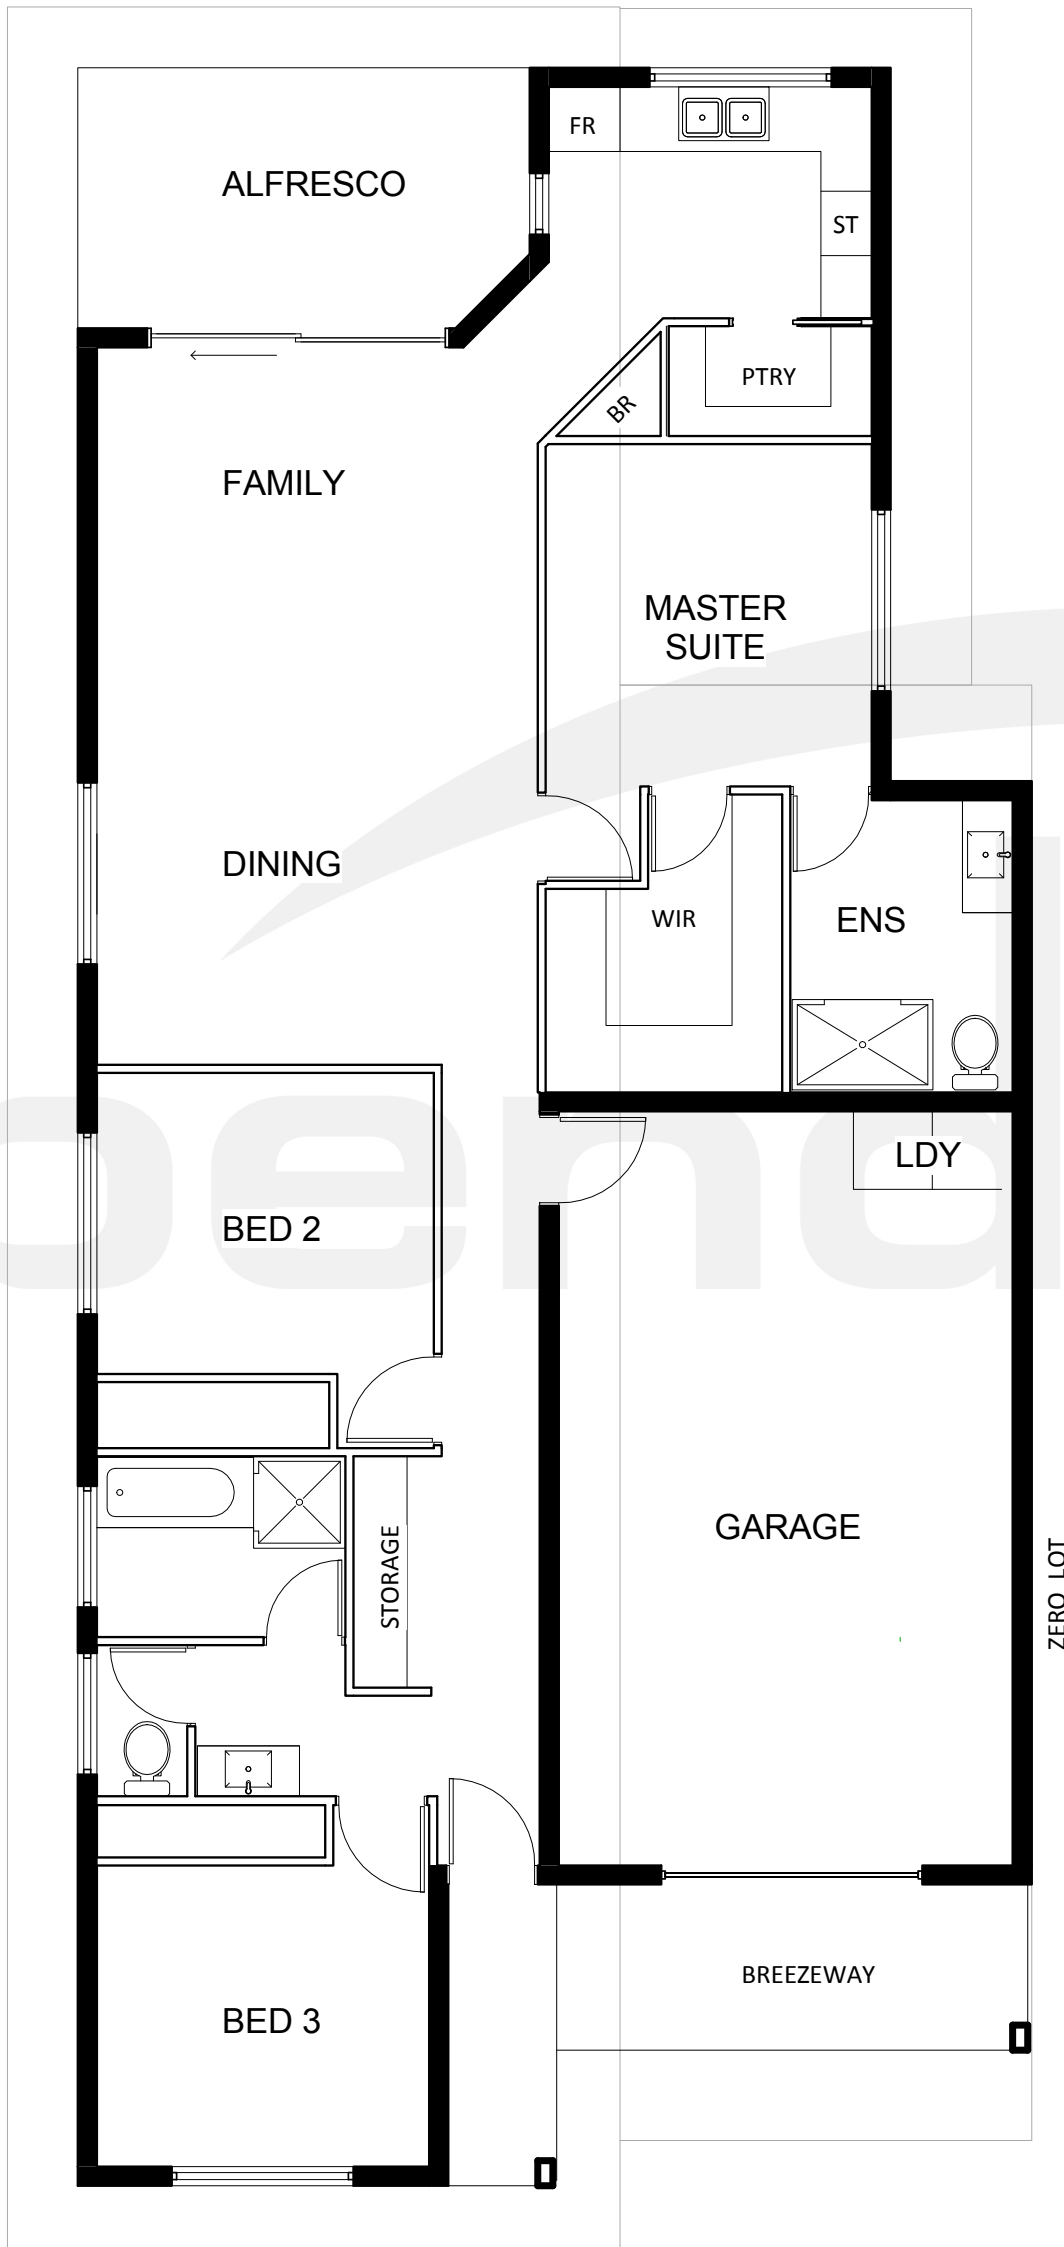

# Mica

### House Area

Living	125 m <sup>2</sup>
Alfresco	18 m <sup>2</sup>
Breezeway	22 m <sup>2</sup>
<u>Garage</u>	<u>36 m<sup>2</sup></u>

**TOTAL 201 m<sup>2</sup>**

### House Dimensions

Width	9.5 m
Length	21.1 m

### Room Dimensions

Family	4.2 x 4.4
Dining	3.0 x 4.4
Kitchen	3.3 x 3.2
Master Suite	3.4 x 3.2*
Bedroom 2	3.0 x 3.3*
Bedroom 3	3.0 x 3.3*

\*House measurements taken by robe face.