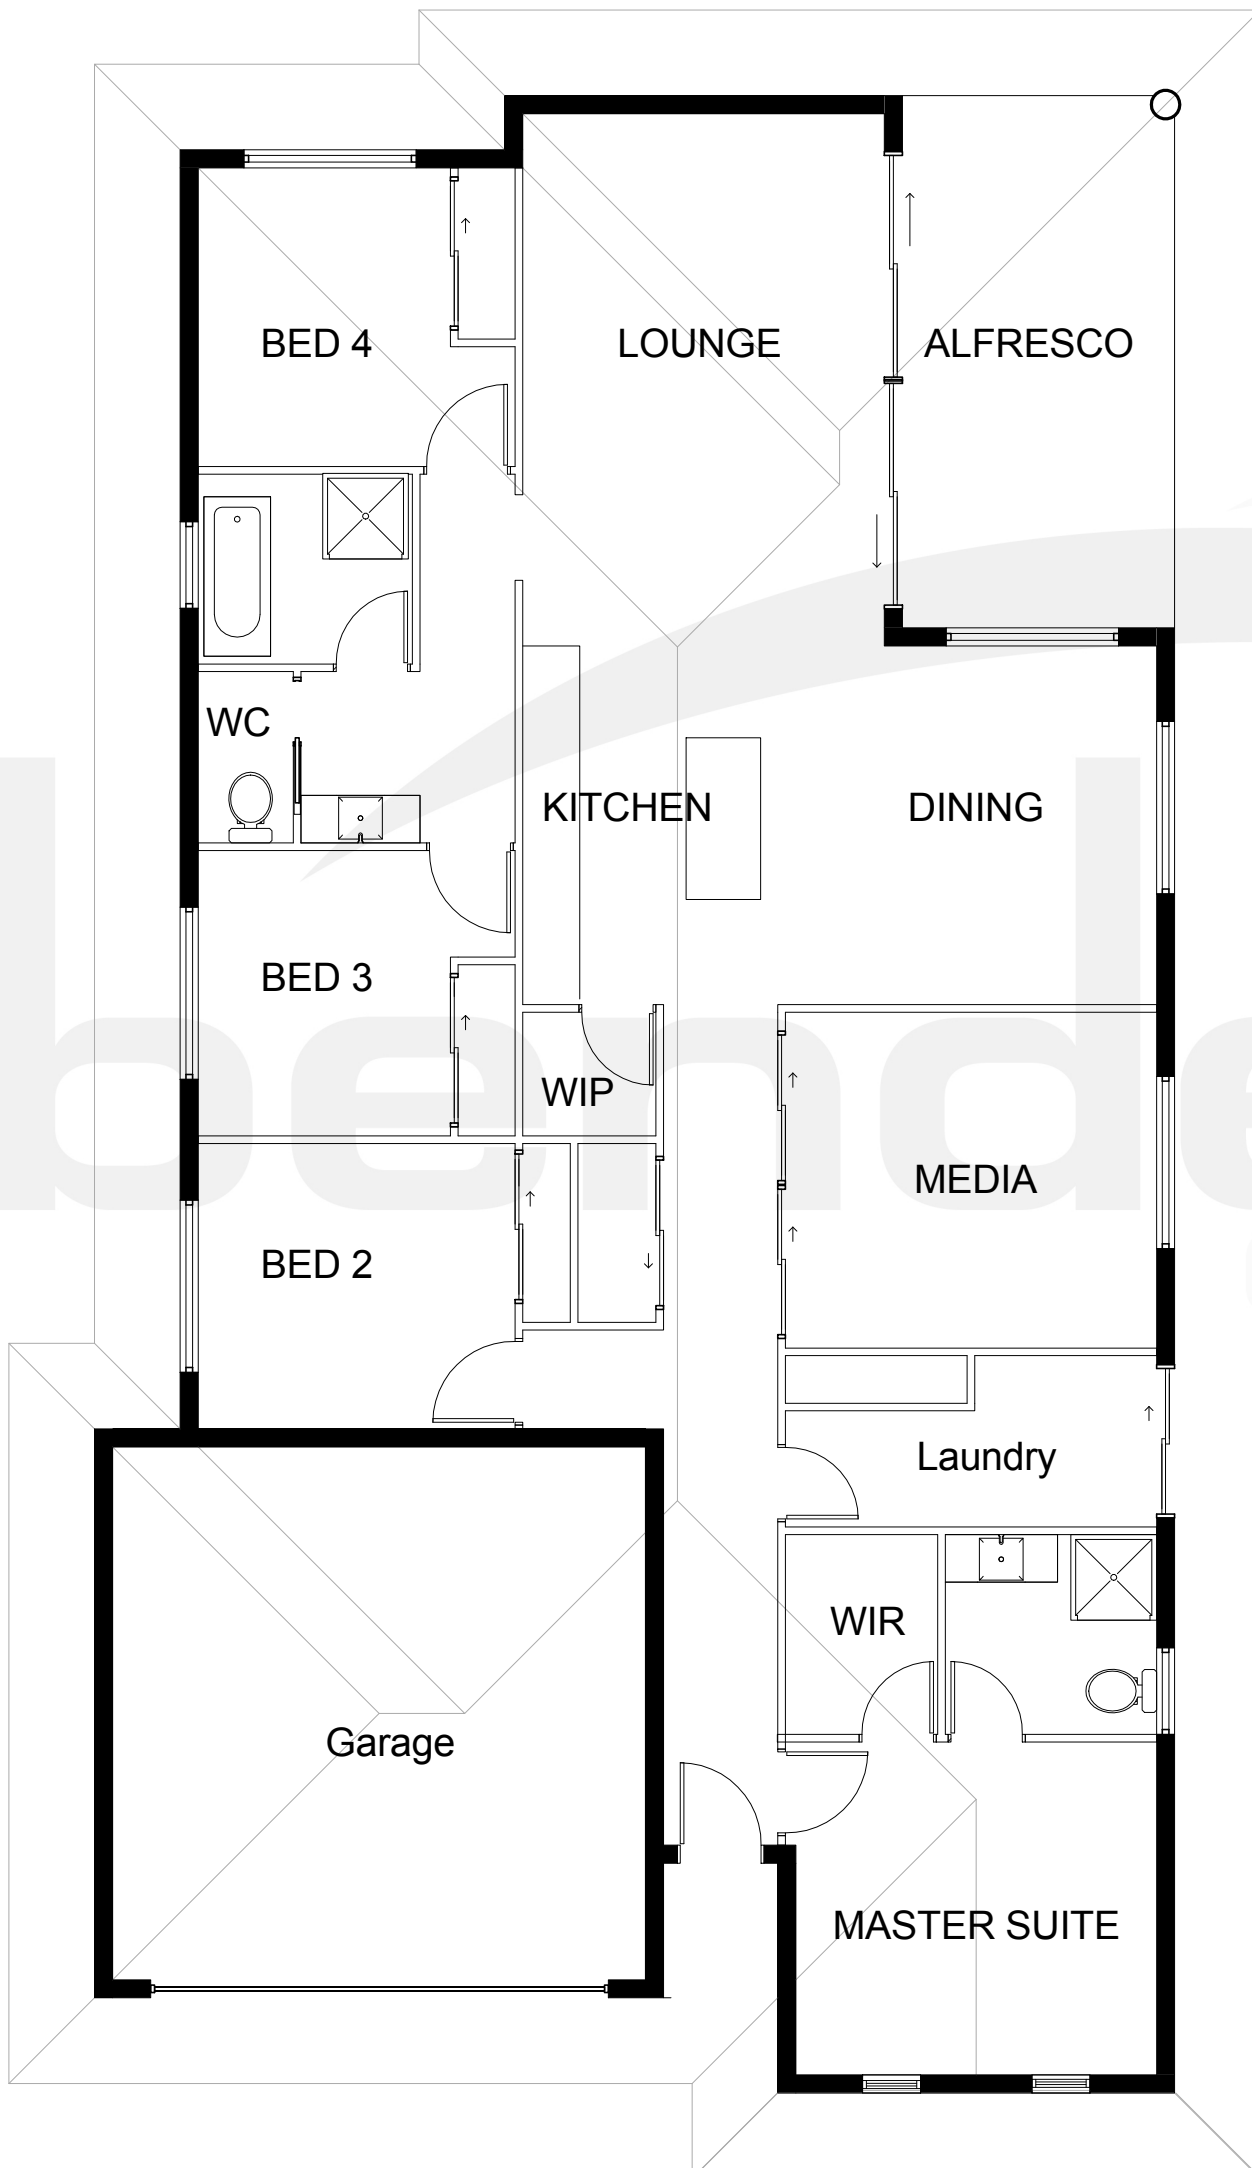

Moonie 4

House Area

Living	162m ²
Alfresco	16m ²
<u>Garage</u>	<u>36m²</u>

TOTAL 214m²

House Dimensions

Width	11.3m
Length	20.9m

Room Dimensions

Lounge	3.8 x 5.5
Dining	3.7 x 4.1
Kitchen	2.5 x 3.7
Media	3.9 x 3.5*
Master Suite	3.5 x 3.7*
Bedroom 2	3.3 x 3.0*
Bedroom 3	2.6 x 3.0*
Bedroom 4	2.6 x 3.0*

*Bedroom measurements taken from robe face