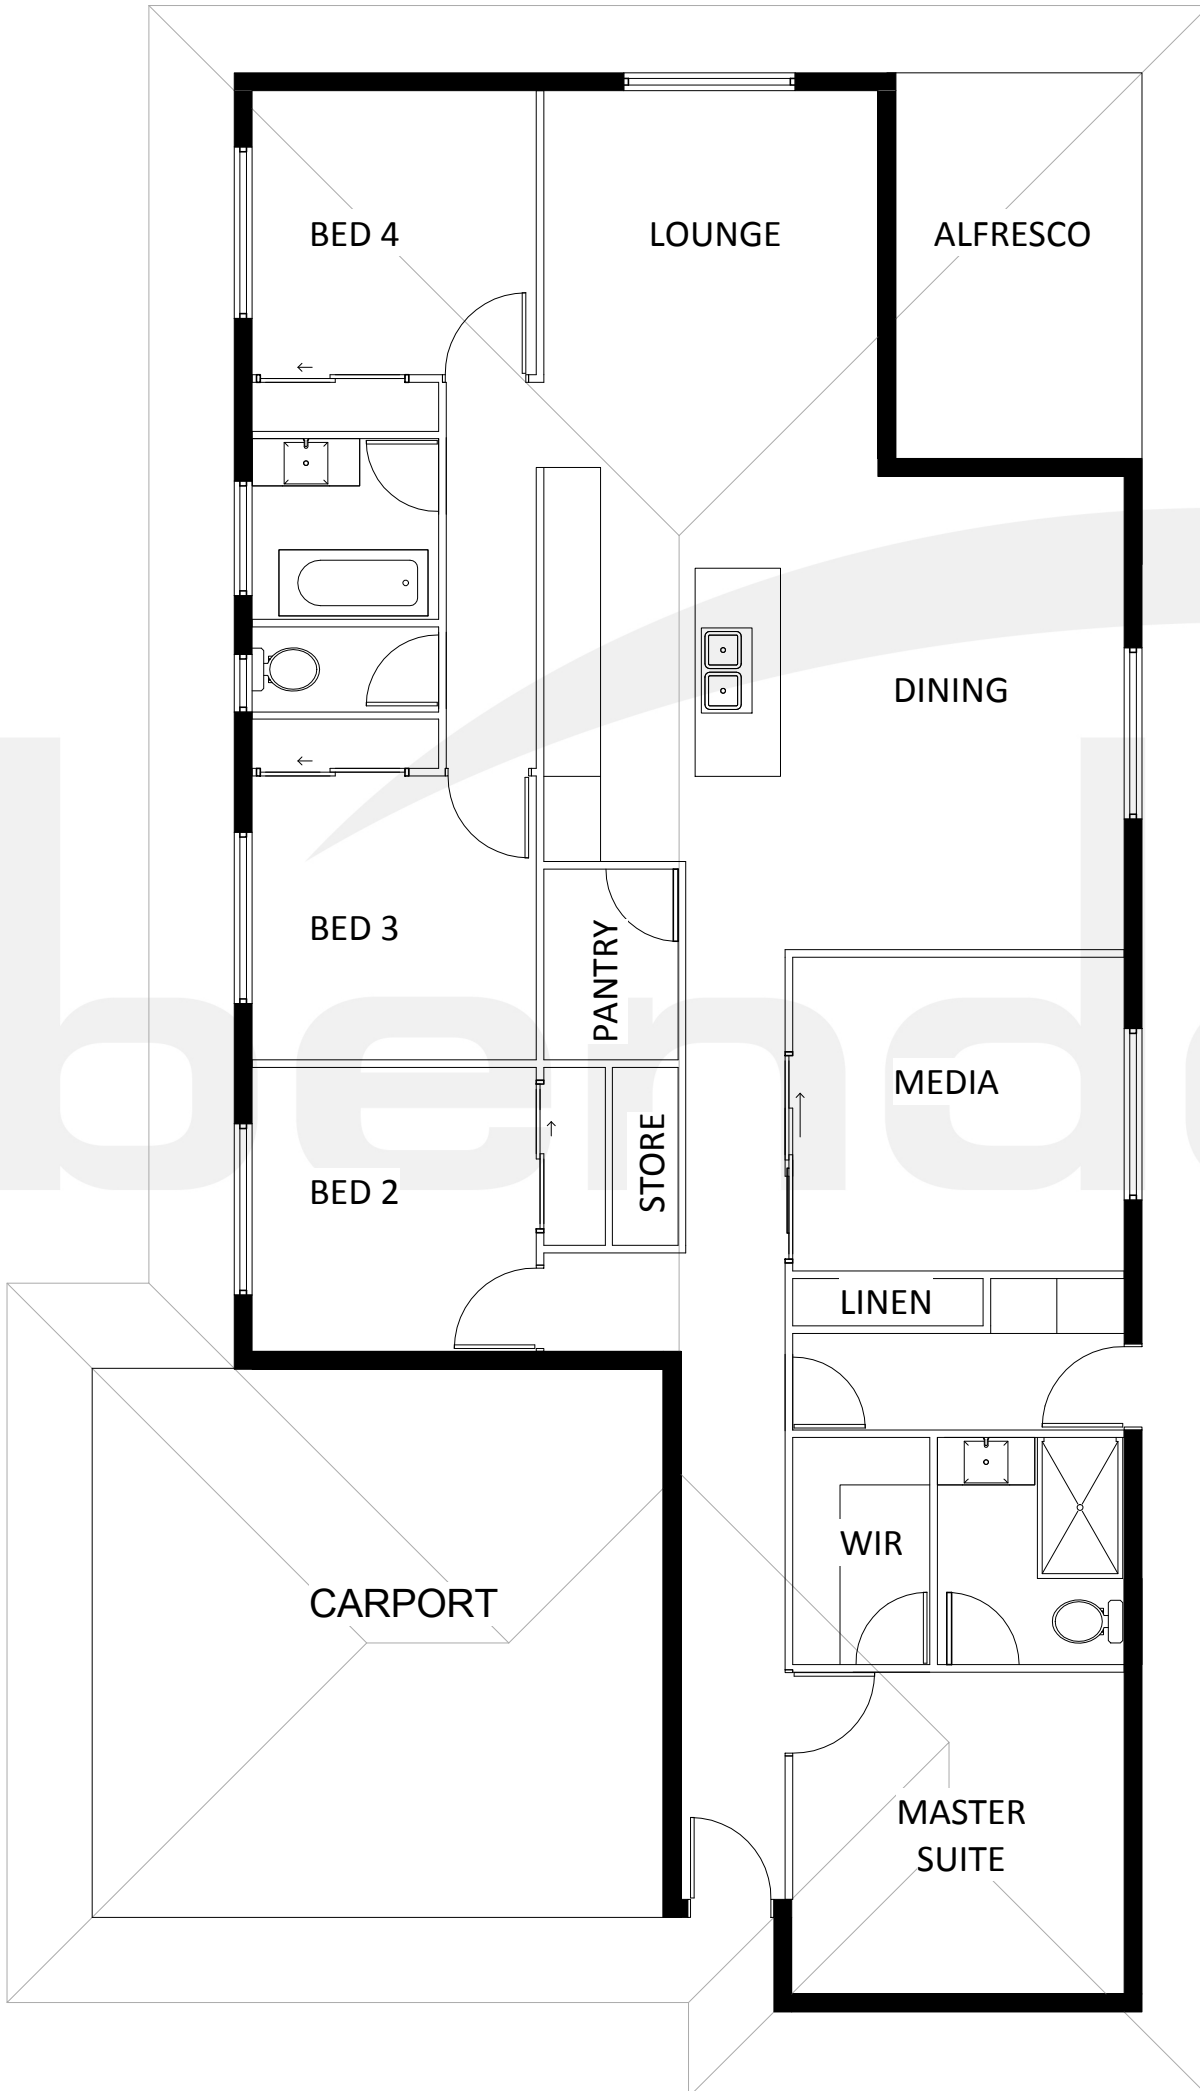

# Moonie - Mini 4

## House Area

Living	154 m <sup>2</sup>
Alfresco	11 m <sup>2</sup>
Carport	34 m <sup>2</sup>

**TOTAL 199 m<sup>2</sup>**

## House Dimensions

Width	11.1 m
Length	20.4 m

## Room Dimensions

Lounge	4.0 x 3.5
Dining	5.0 x 3.6
Kitchen	4.1 x 2.5
Media	3.5 x 3.3
Master Suite	3.4 x 3.5*
Bedroom 2	3.0 x 3.0*
Bedroom 3	3.0 x 3.0*
Bedroom 4	3.0 x 3.0*

\*Bedroom measurements taken from robe face