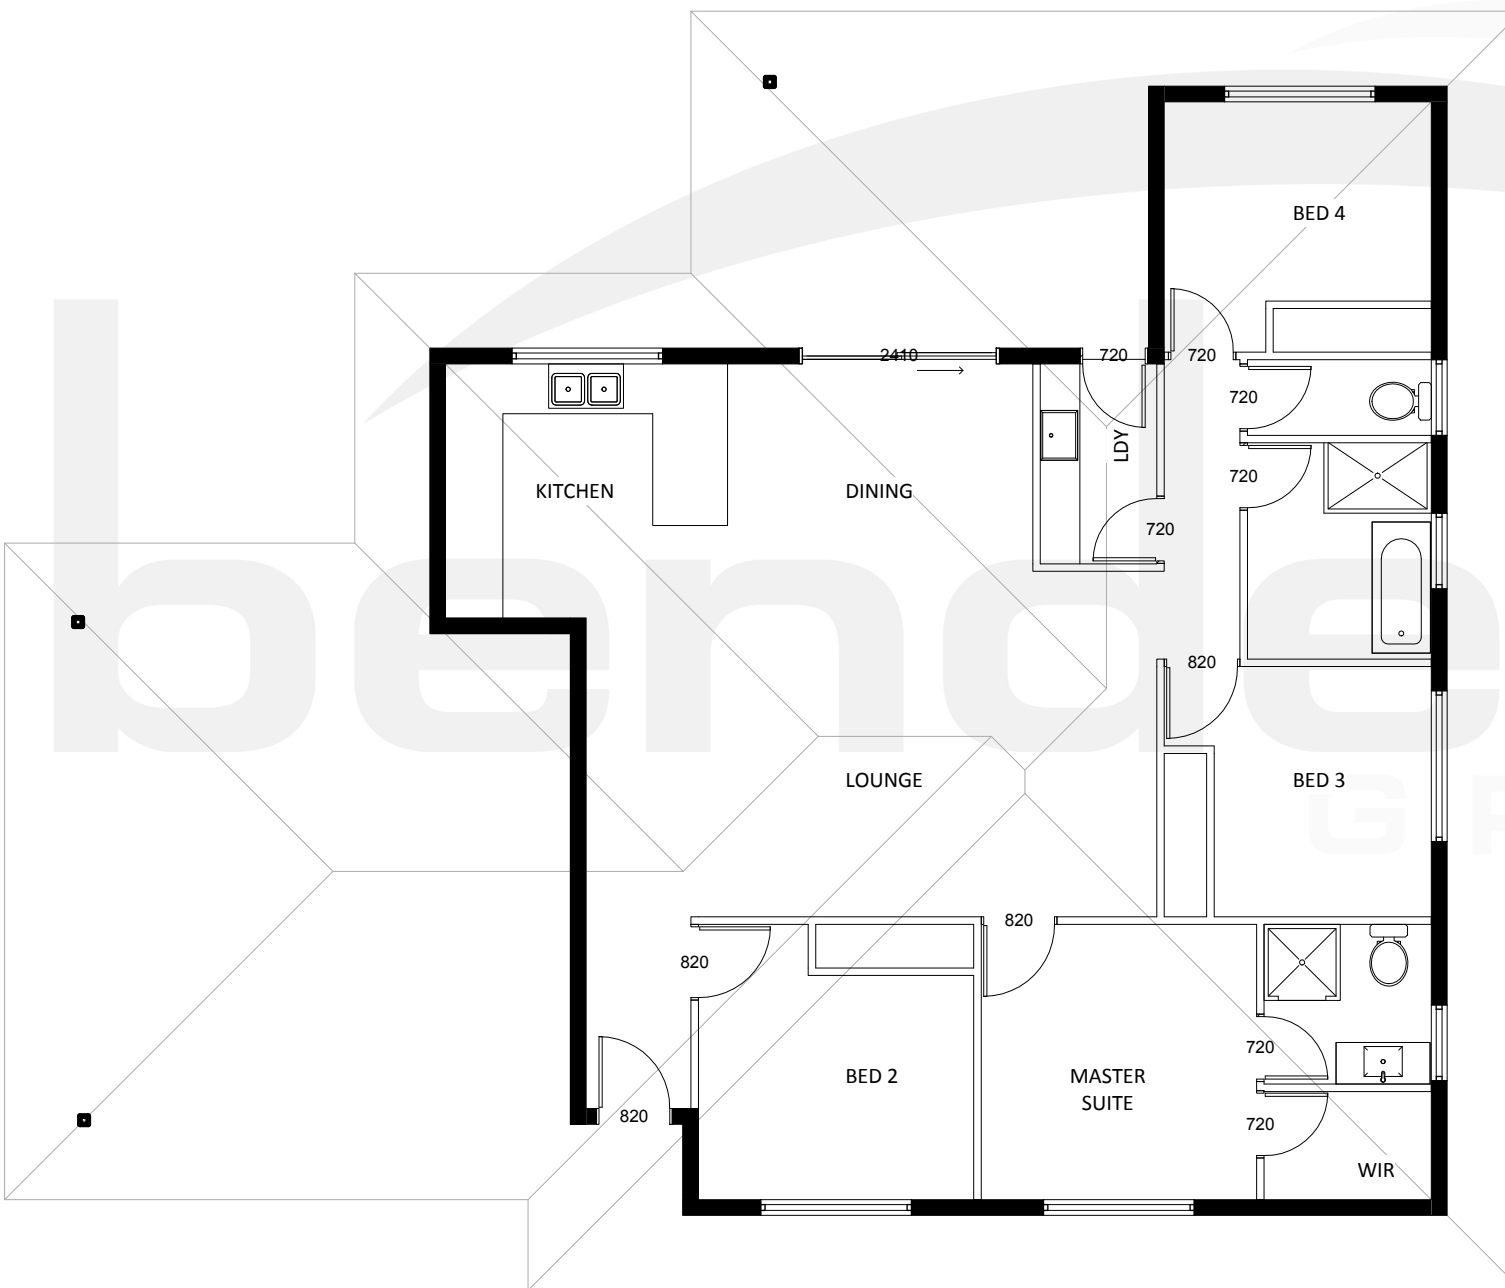

Nicholson 4

House Area

Living	124 m ²
Carport	34 m ²
Alfresco	24 m ²

TOTAL 182 m²

House Dimensions

Width	16.5 m
Length	13.5 m

Room Dimensions

Lounge	3.5 X 6.8
Dining	3.0 X 3.6
Kitchen	3.0 X 3.3
Master Suite	3.3 x 3.3*
Bedroom 2	2.6 x 3.3*
Bedroom 3	2.6 x 3.0*
Bedroom 4	2.3 x 3.2*

*Room measurements taken from robe face