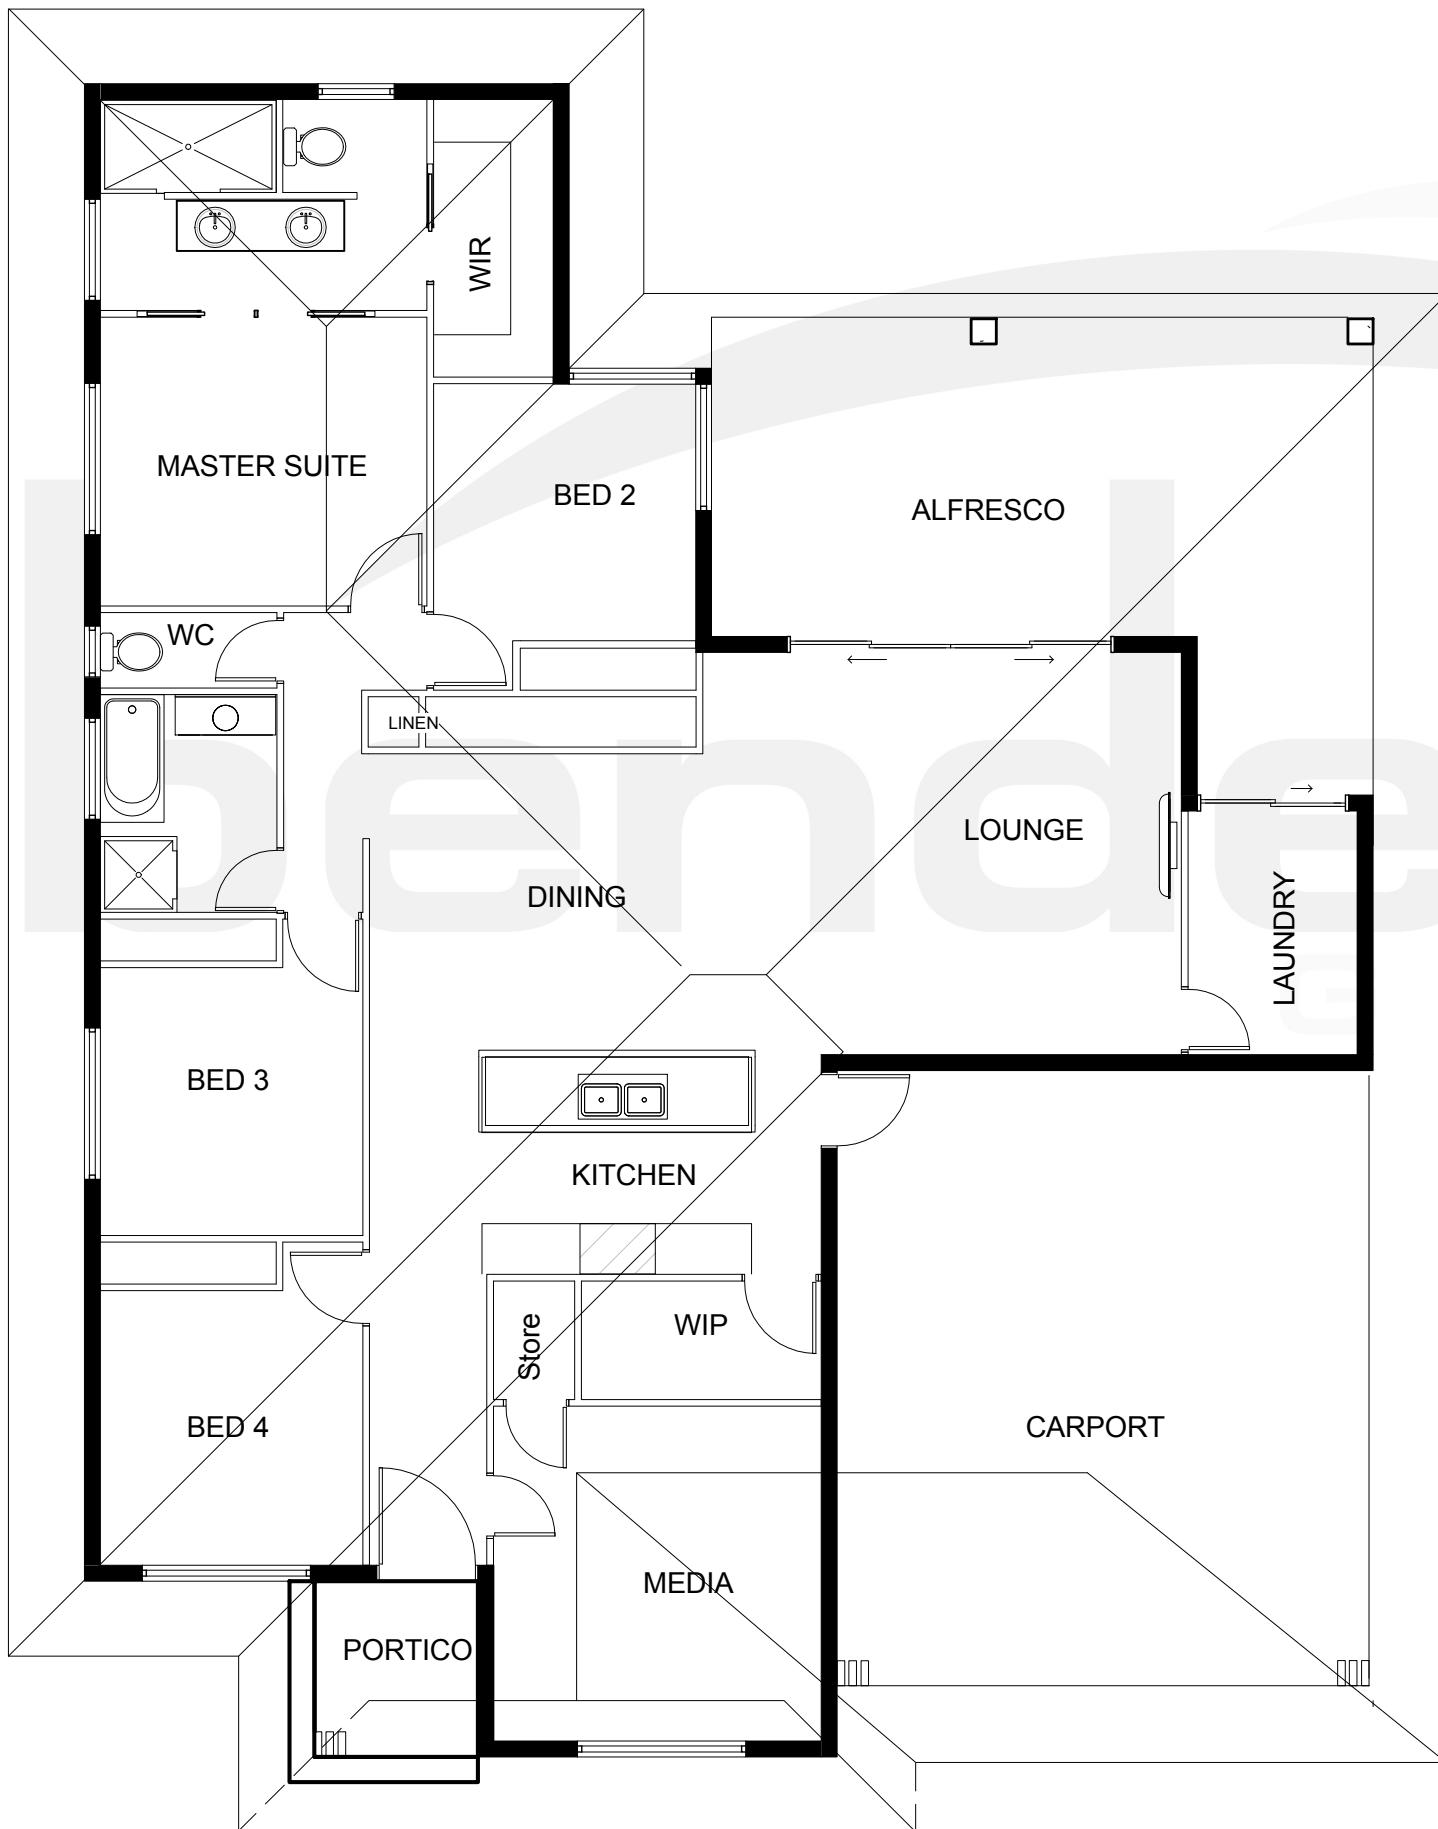

Orbit 4

House Area

Living	182m ²
Carport	48m ²
Portico	4m ²
<u>Alfresco</u>	<u>34m²</u>

TOTAL 268m²

House Dimensions

Width	15.3m
Length	19.8m

Room Dimensions

Lounge	4.8 x 4.3
Dining	3.5 x 5.3
Kitchen	2.6 x 5.3
Media	4.0 x 3.9
Master Suite	3.9 x 3.4*
Bedroom 2	3.0 x 3.1*
Bedroom 3	3.2 x 3.1*
Bedroom 4	3.2 x 3.1*

*Bedroom measurements taken from robe face.