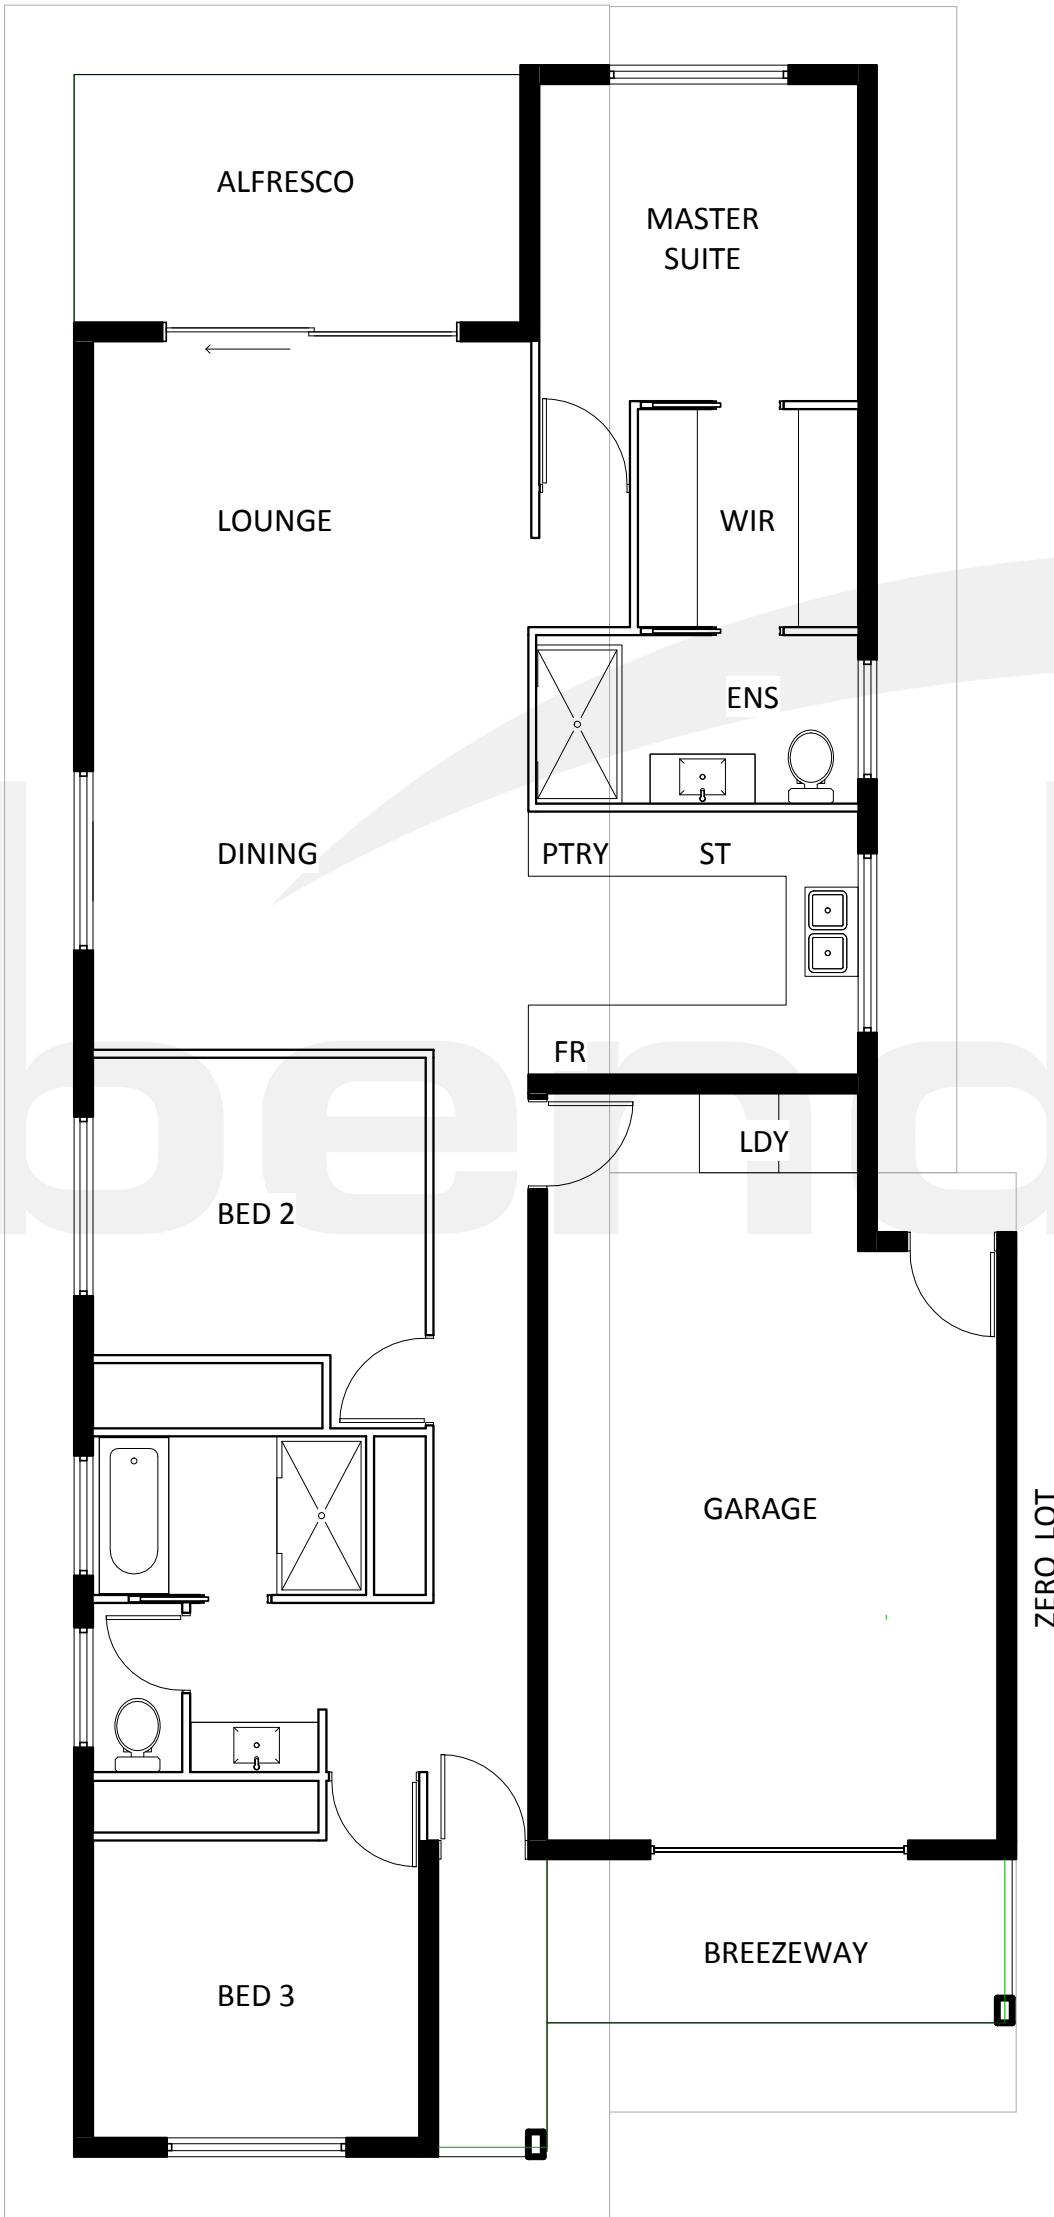

Pipa

House Area

Living	120 m ²
Alfresco	12 m ²
Breezeway	11 m ²
<u>Garage</u>	<u>35 m²</u>

TOTAL 178 m²

House Dimensions

Width	9.5 m
Length	21 m

Room Dimensions

Lounge	2.8 x 4.3
Dining	4.2 x 4.3
Kitchen	3.3 x 2.6
Master Suite	3.2 x 3.2*
Bedroom 2	3.0 x 3.3*
Bedroom 3	3.0 x 3.3*

*Bedroom measurements taken from robe face.