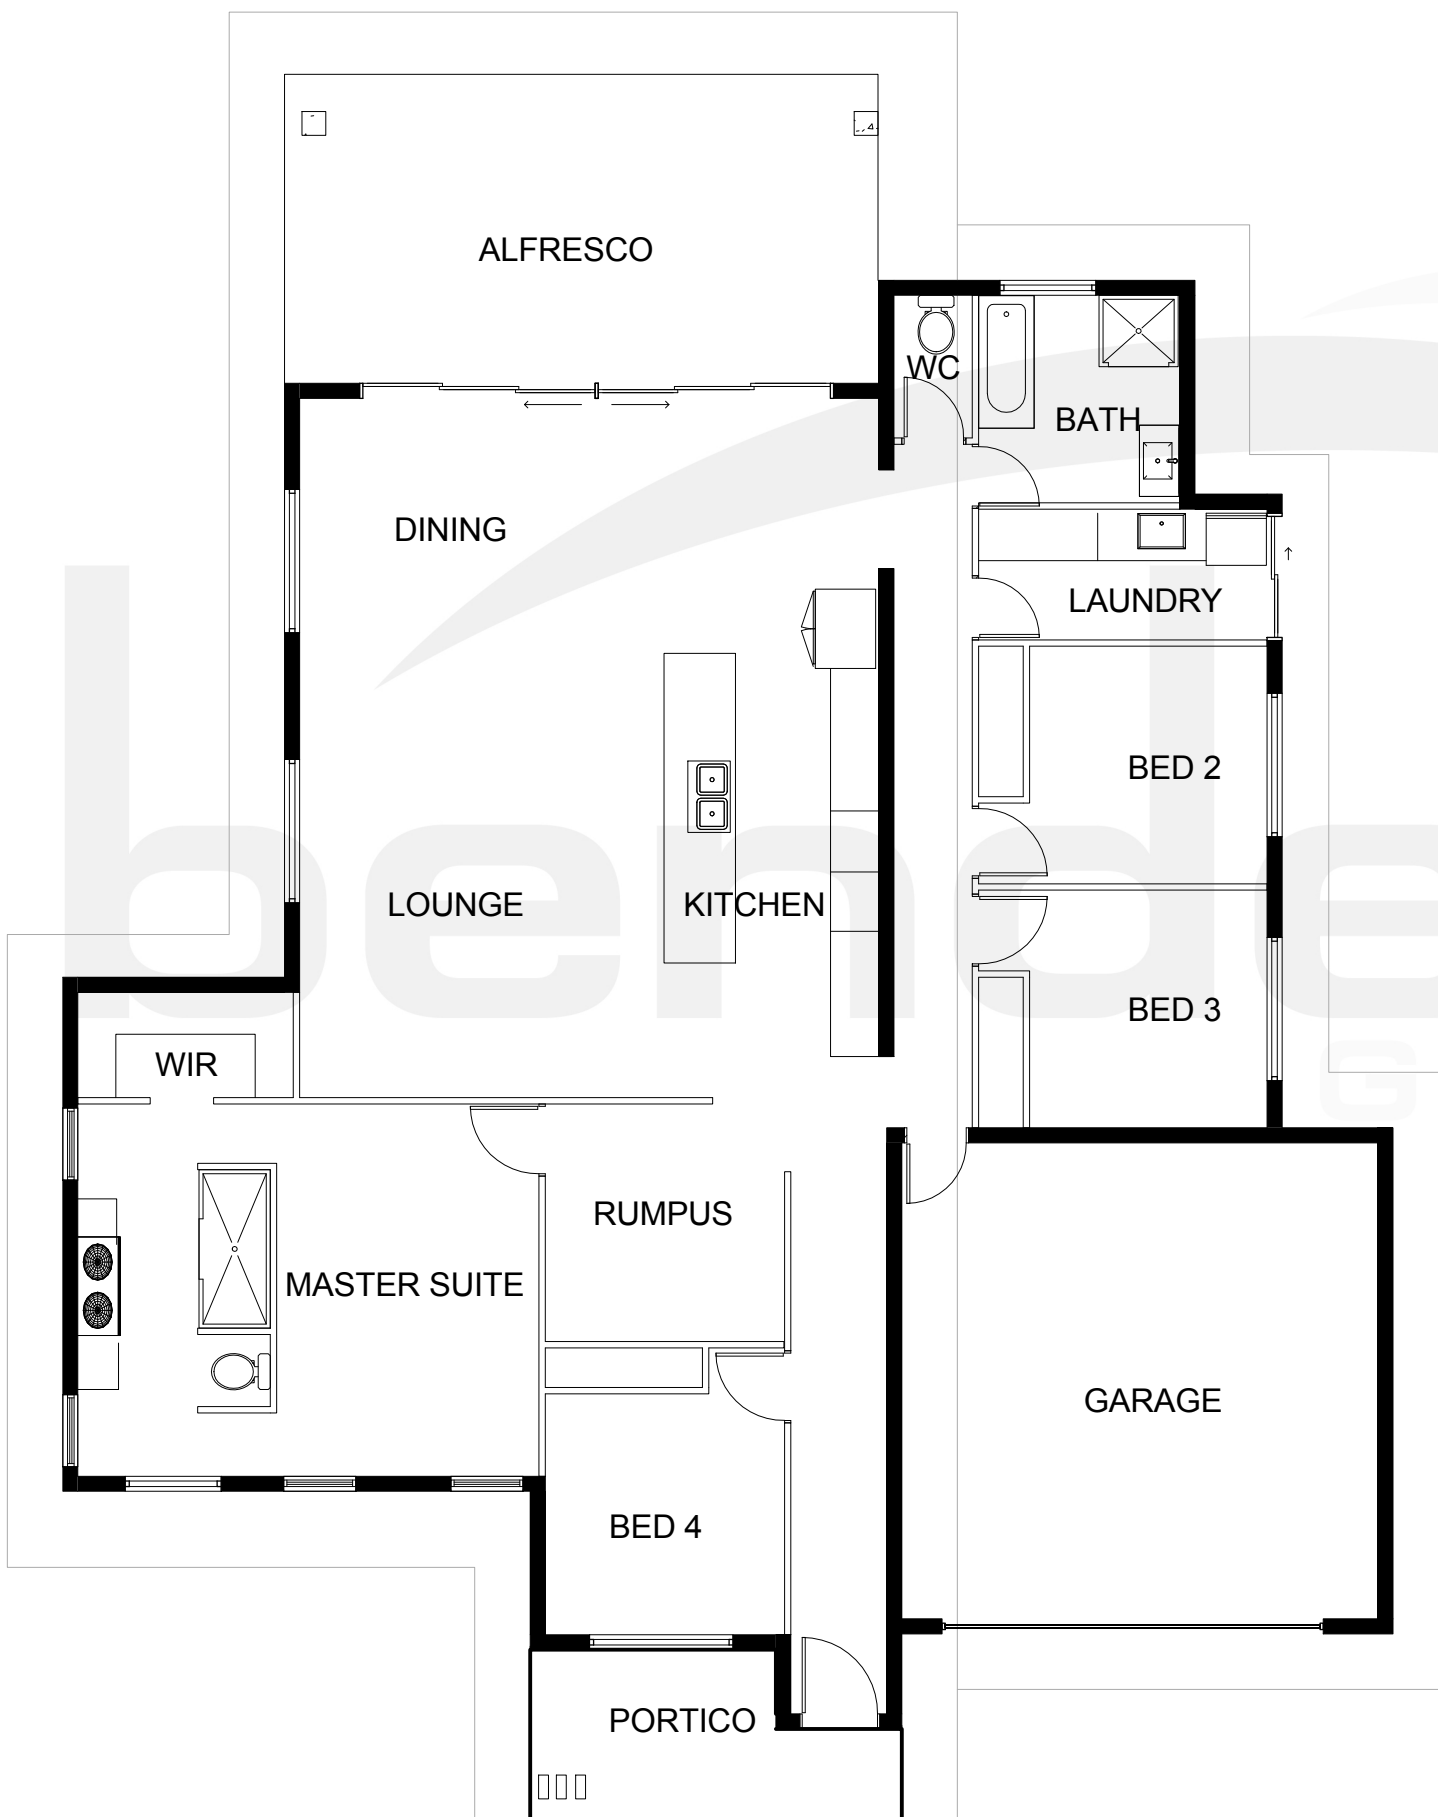

Retreat 4

House Area

Living	186m ²
Alfresco	30m ²
Garage	39m ²
<u>Portico</u>	<u>9m²</u>

TOTAL 264m²

House Dimensions

Width	17 m
Length	23 m

Room Dimensions

Lounge	4.6 X 5.6
Dining	3.2 x 7.3
Kitchen	2.7 x 5.6
Rumpus	3.0 x 3.0
Master Suite	3.3 x 4.7*
Bedroom 2	3.0 x 3.0*
Bedroom 3	3.0 x 3.0*
Bedroom 4	3.0 x 3.0*

*Bedroom measurements taken from robe face