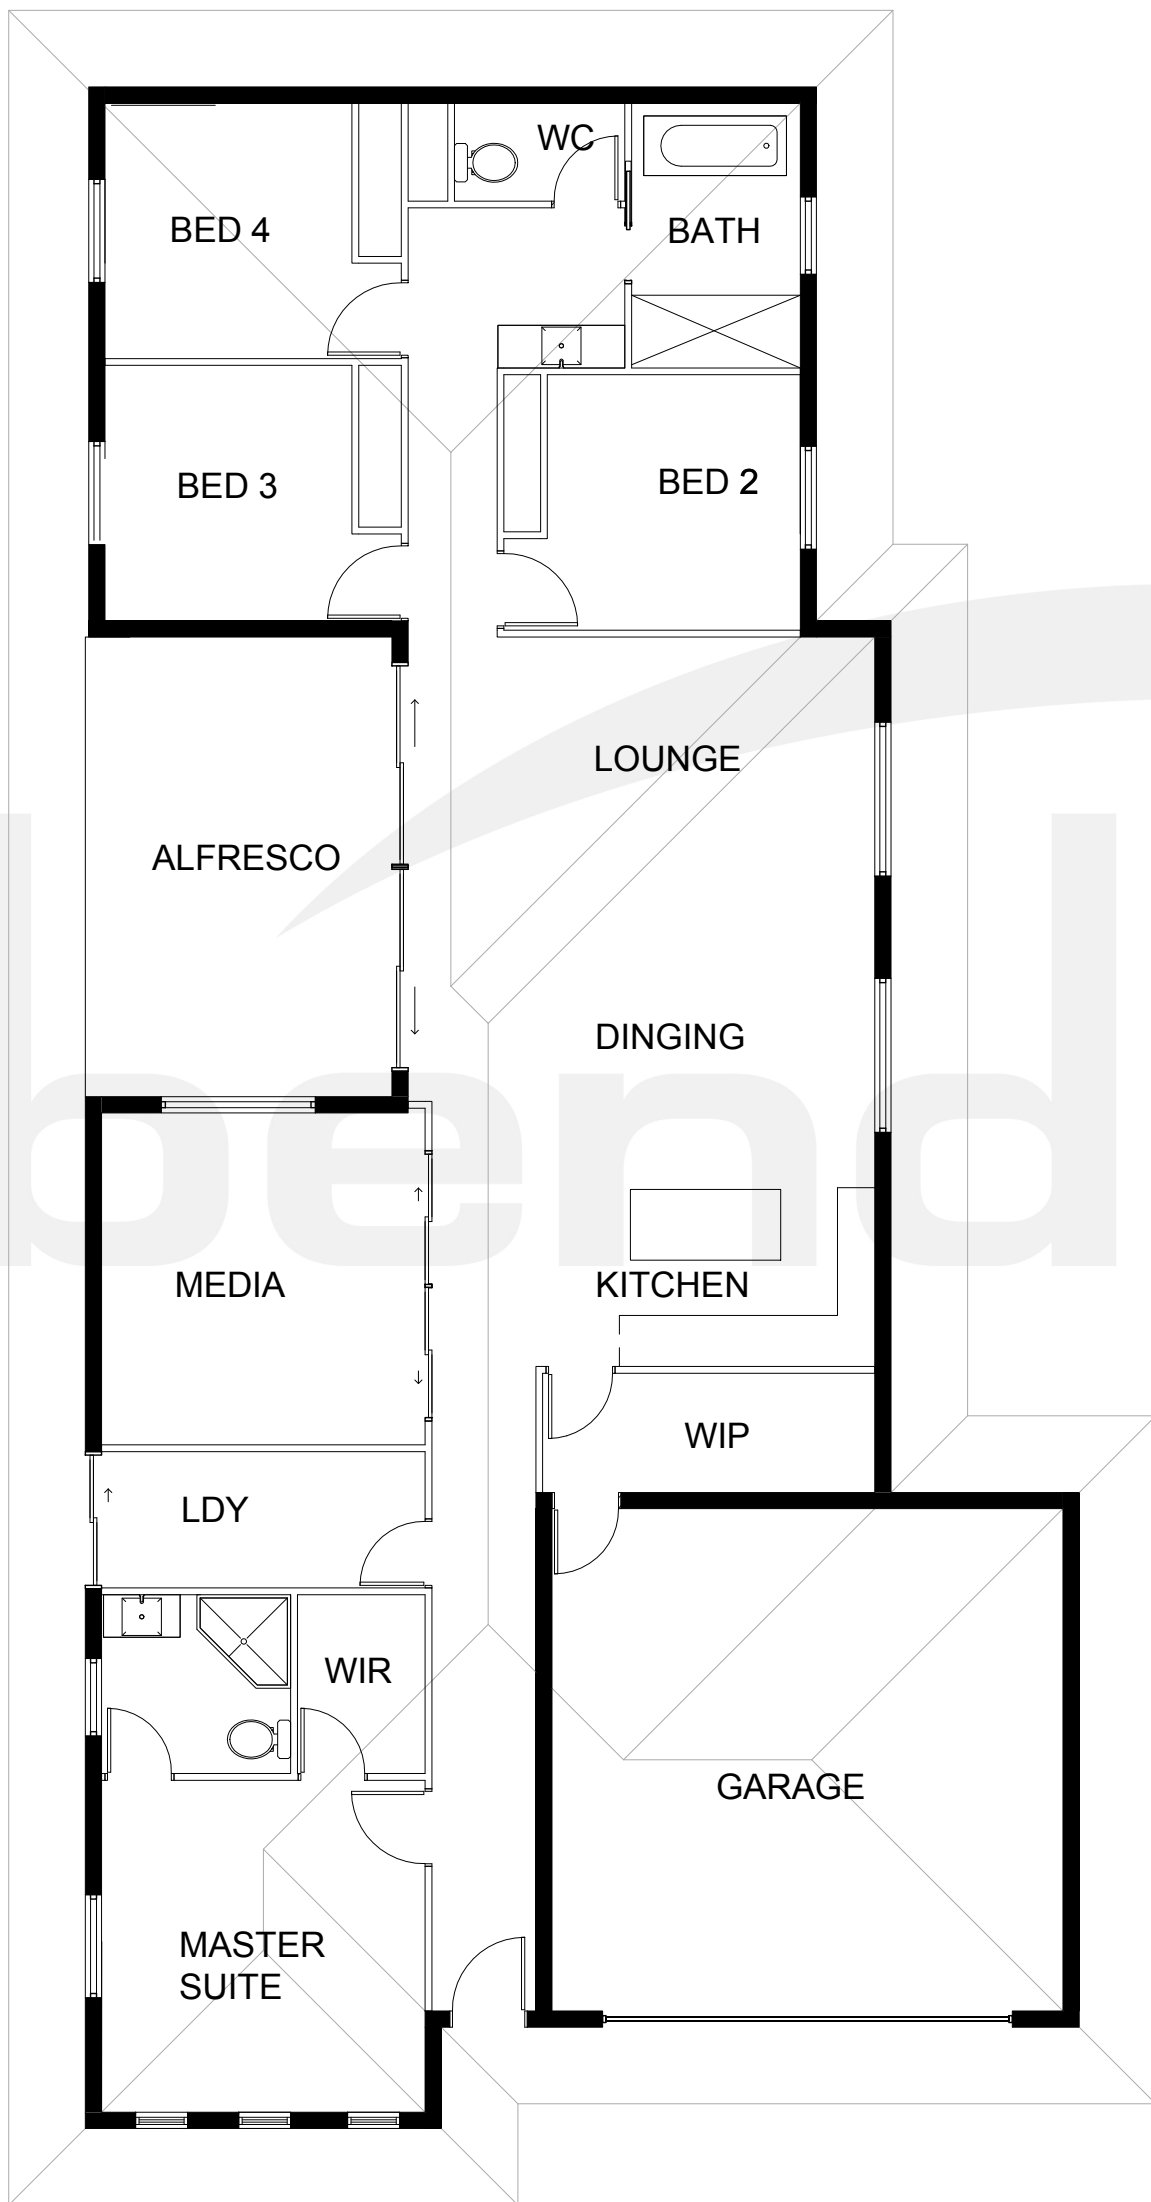

Tara 4

House Area

Living	171m ²
Alfresco	19m ²
Garage	40m ²
Portico	1m ²

TOTAL 231m²

House Dimensions

Width	11.6 m
Length	24 m

Room Dimensions

Lounge	5.5 x 4.1
Dining	5.2 x 2.4
Kitchen	5.2 x 2.1
Media	3.8 x 3.9
Bedroom 1	3.9 x 3.8
Bedroom 2	2.9 x 3.0*
Bedroom 3	2.9 x 3.0*
Bedroom 4	2.9 x 3.0*

*Bedroom measurements taken from robe face