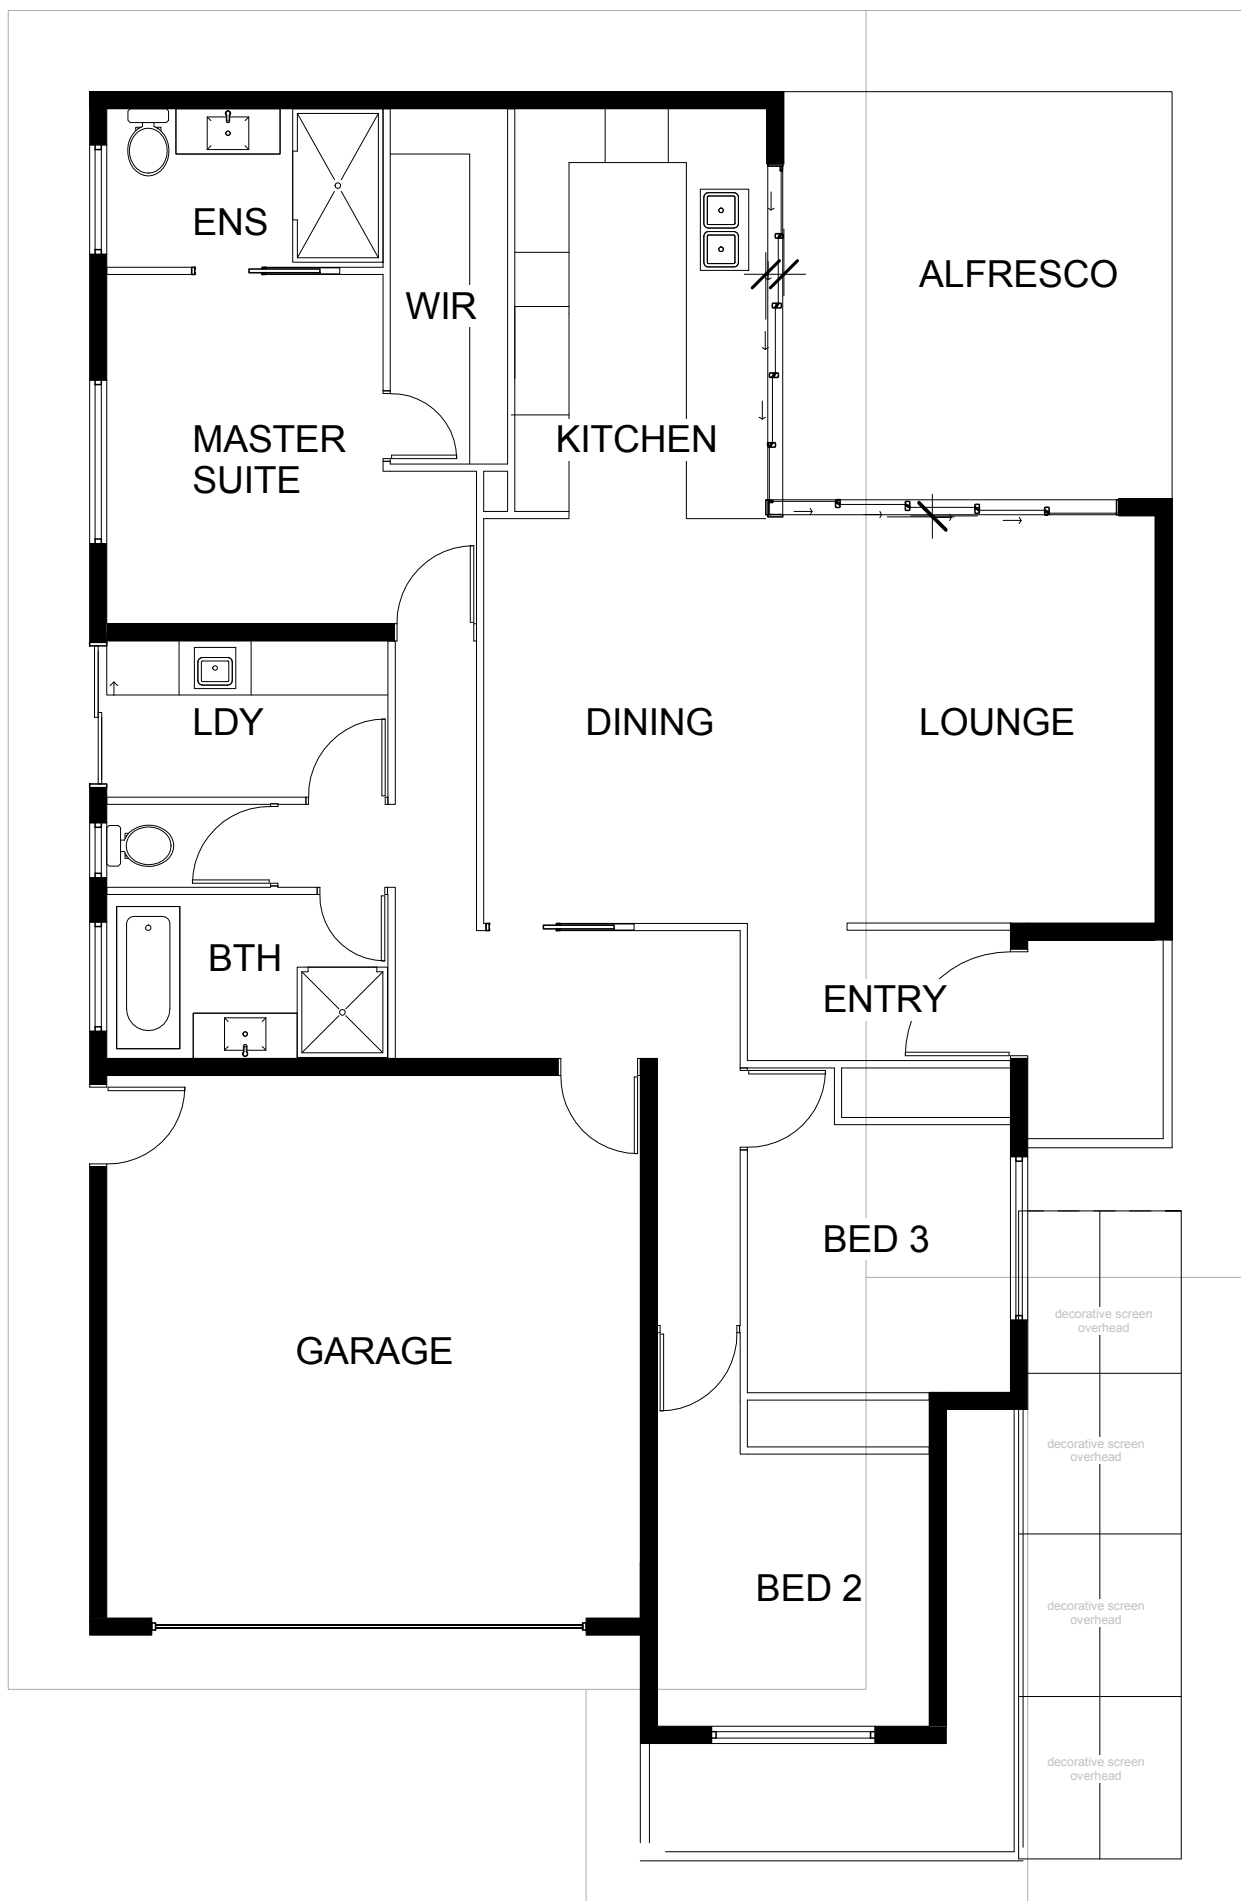

Beach House 3+1

House Area

Living	137m ²
Alfresco	20m ²
Garage	38m ²
Portico	25m ²
TOTAL	220m²

House Dimensions

Width	12 m
Length	20 m

Room Dimensions

Lounge	4.5 x 4.1
Dining	3.3 x 4.5
Kitchen	2.8 x 4.5
Master Suite	3.1 x 3.9
Bedroom 2	3.0 x 3.0*
Bedroom 3	2.9 x 3.0*

*Bedroom measurements taken from robe face