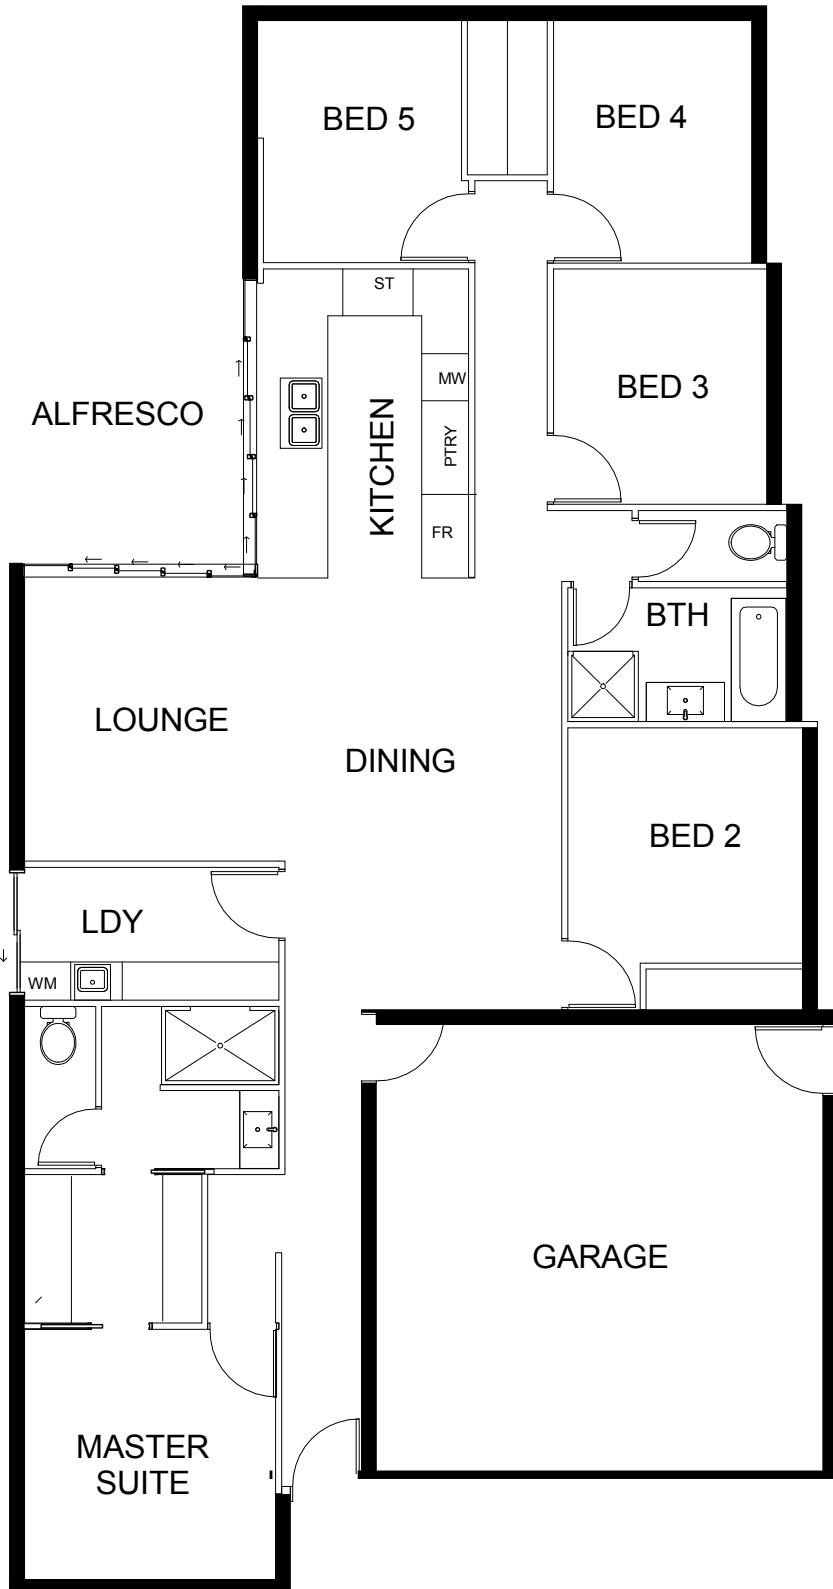

Beach House - 5

House Area

| | |
|---------------|------------------------|
| Living | 141m ² |
| Alfresco | 12m ² |
| <u>Garage</u> | <u>38m²</u> |

TOTAL 191m²

House Dimensions

| | |
|--------|-------|
| Width | 12.5m |
| Length | 22m |

Room Dimensions

| | |
|--------------|------------|
| Lounge | 3.5 x 3.6 |
| Dining | 2.6 x 5.5 |
| Kitchen | 4.0 x 2.7 |
| Master Suite | 3.2 x 3.2 |
| Bedroom 2 | 3.0 x 3.0* |
| Bedroom 3 | 3.0 x 2.7* |
| Bedroom 4 | 3.1 x 2.5* |
| Bedroom 5 | 3.1 x 2.6* |

*Bedroom measurements taken from robe face.