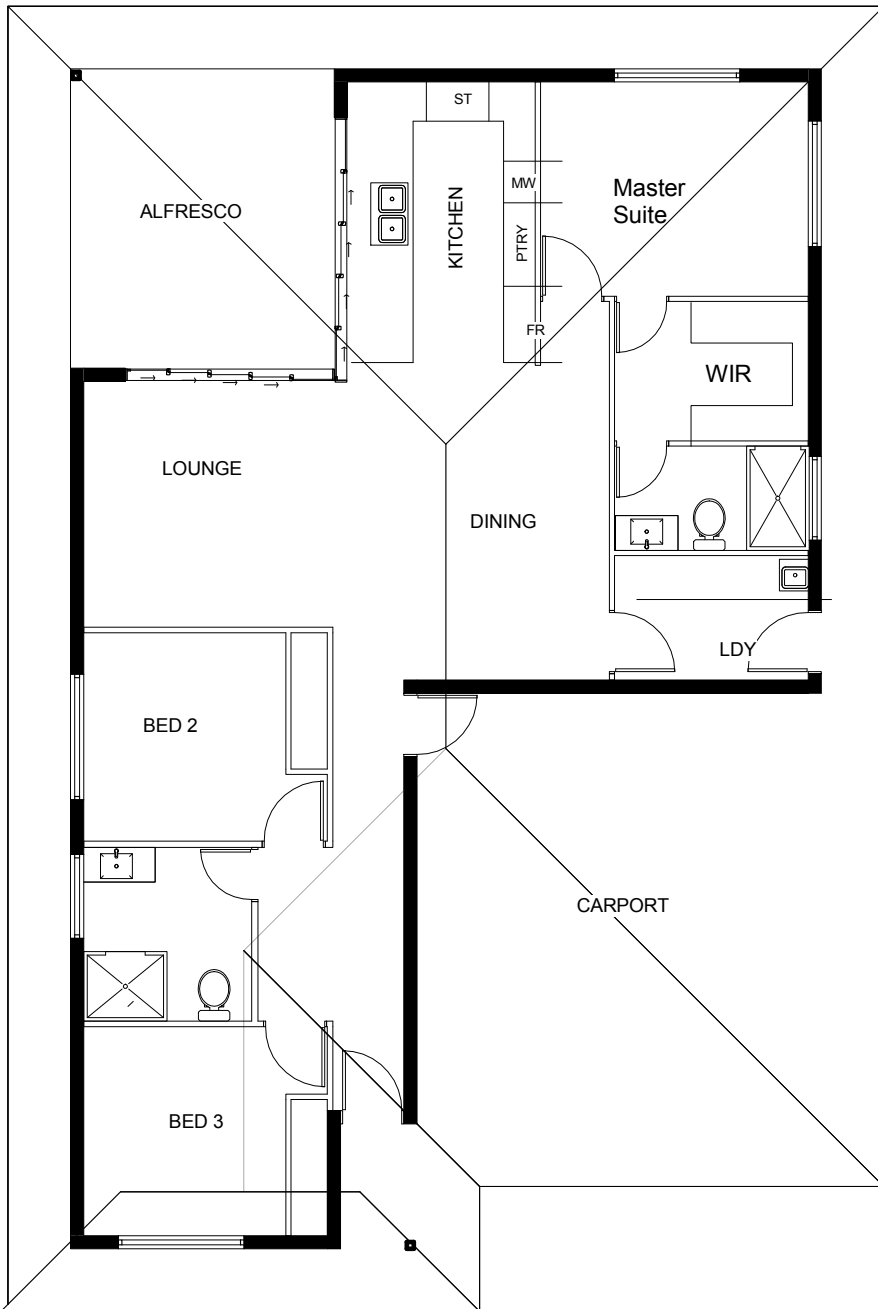

# Beach House - 115

## House Area

Living	115m2
Alfresco	14m2
Carport	38m2
<u>Portico</u>	<u>2m2</u>

**TOTAL 169m2**

## House Dimensions

Width	10.8 m
Length	16.9 m

## Room Dimensions

Lounge	3.8 x 3.5
Dining	4.5 x 3.7
Kitchen	2.7 x 4.0
Master Suite	3.8 x 3.0*
Bedroom 2	2.9 x 3.0*
Bedroom 3	2.9 x 3.0*

\*Bedroom measurements taken from robe face