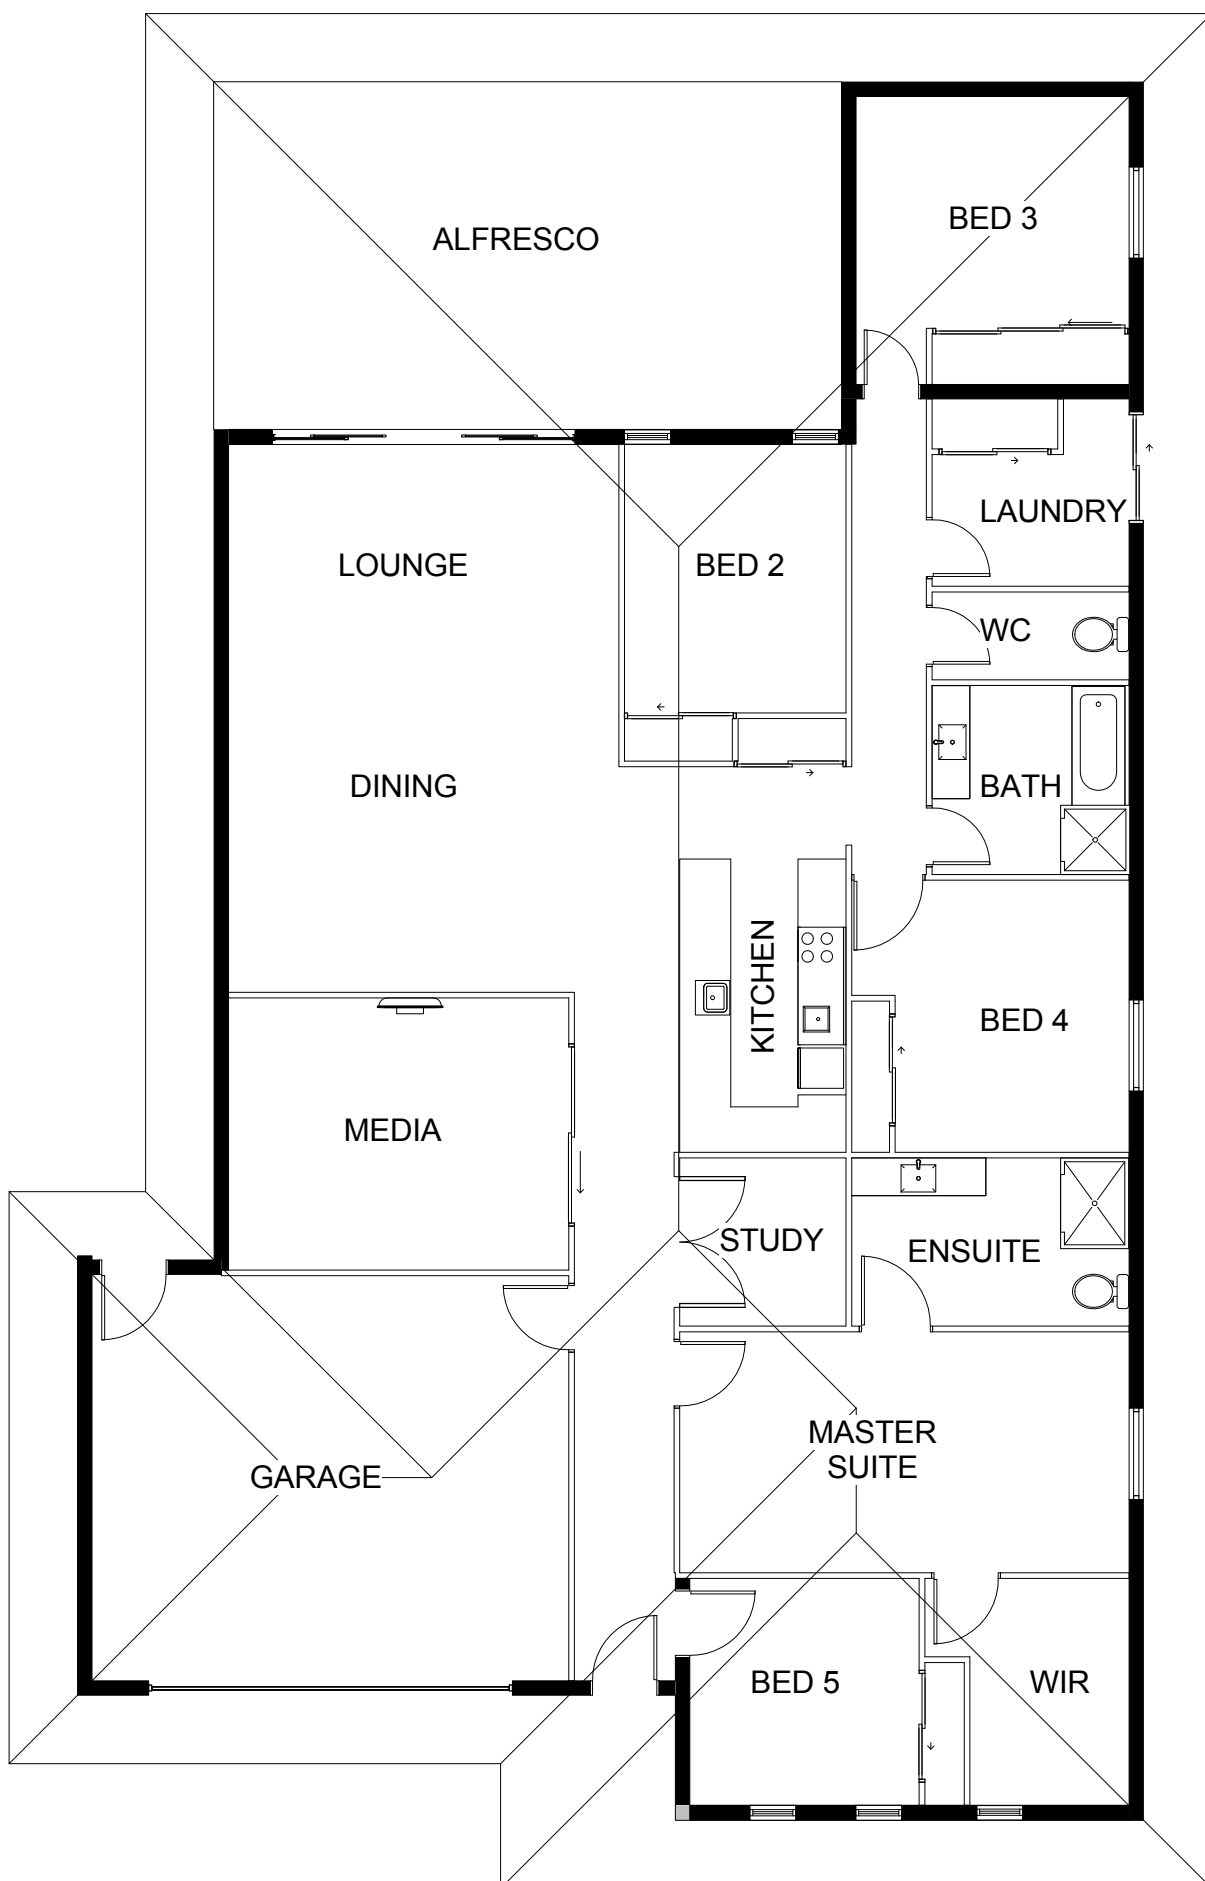

Condamine 5

House Area

Living	207m ²
Alfresco	40m ²
<u>Garage</u>	<u>37m²</u>

TOTAL 284m²

House Dimensions

Width	14m
Length	23m

Room Dimensions

Lounge	5.1 x 4.2
Media	3.6 x 4.5
Dining	2.9 x 5.1
Kitchen	5.1 x 3.0
Master Suite	3.1 x 5.9
Bedroom 2	3.5 x 2.9*
Bedroom 3	3.6 x 3.1*
Bedroom 4	3.6 x 3.0*
Bedroom 5	3.0 x 3.0*