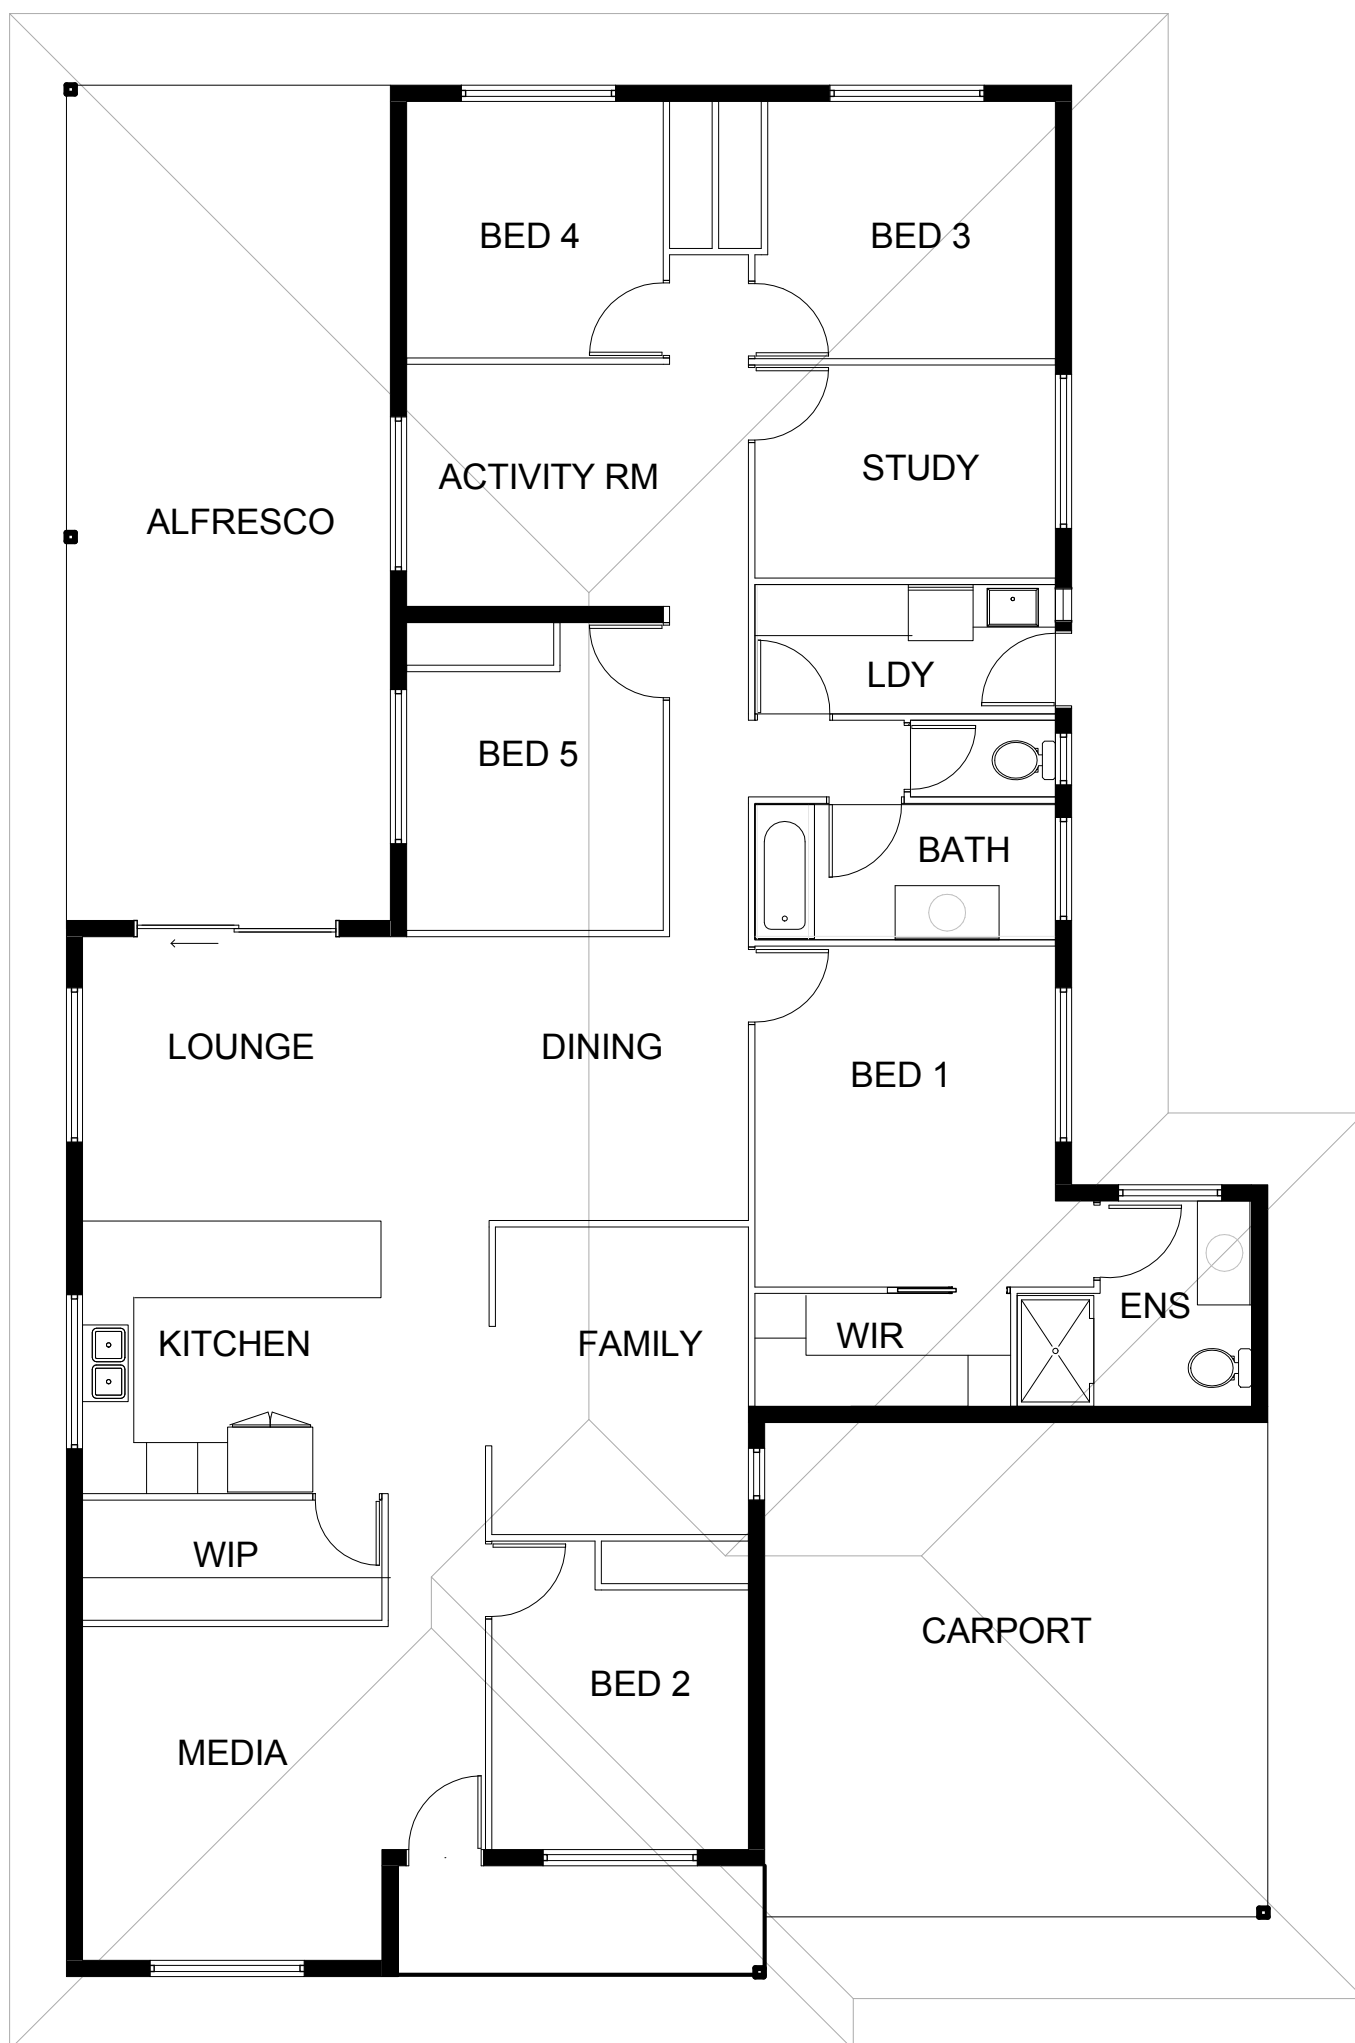

Melbourne 5

House Area

Living	202m ²
Alfresco	37m ²
Carport	35m ²
<u>Portico</u>	<u>6m²</u>

TOTAL 280m²

House Dimensions

Width	14.1m
Length	22.2m

Room Dimensions

Lounge	3.5 x 3.3
Dining	4.3 x 3.3
Kitchen	3.2 x 4.7
Family	3.6 x 3.0
Media	3.9 x 3.6
Activity	2.8 x 4.0
Study	2.5 x 3.5
Master Suite	3.5 x 4.0
Bedroom 2	3.0 x 3.0*
Bedroom 3	3.0 x 3.3*
Bedroom 4	3.0 x 3.0*
Bedroom 5	3.0 x 3.0*

* Bedroom measurements taken from robe face